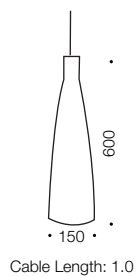

Botega

Pendant

Specifications

Type	Pendant
Light Source	E27 60w max
Globe	Not included
Warranty	1 year*

Measurements

Colours

Nickel/opal matt

Codes