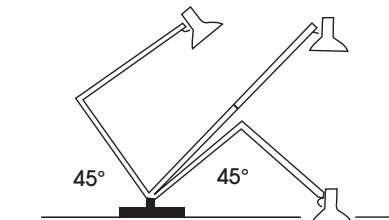

Comes complete with G clamp base.
Maximum clamping width 58mm.

Extra Base Options:

LSM - 1, 3, 4, 5, 7, 8, 9, 11, 12, 14, 15, 16.

MAX.
100W

LSA
Medium size Equipoise, 800mm reach.

Comes complete with heavy table base.
Extra Base Options:

LSM - 1, 2, 3, 4, 5, 8, 9, 11, 12, 14

MAX.
75W

LSC
Small size Equipoise 600mm reach,

Supplied complete with heavy table base.
Extra Base Options:

1, 2, 3, 4, 5, 8, 9