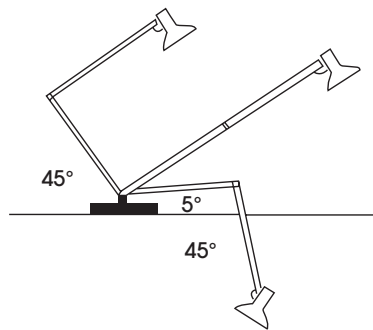

Equipoise™

- Superlux Equipoise Lamps, famous for their timeless styling and precision engineering.
- Shade switches are incorporated in all Equipoise models.
- Approval number N20070

MAX.
100W

LSB
Large size Equipoise, 1065mm reach.

Comes complete with G clamp base.
Maximum clamping width 58mm.

Extra Base Options:

LSM - 1, 3, 4, 5, 7, 8, 9, 11, 12, 14, 15, 16.

MAX.
100W

LSA
Medium size Equipoise, 800mm reach.

Comes complete with heavy table base.
Extra Base Options:

LSM - 1, 2, 3, 4, 5, 8, 9, 11, 12, 14

MAX.
75W

LSC
Small size Equipoise 600mm reach,

Supplied complete with heavy table base.
Extra Base Options:

1, 2, 3, 4, 5, 8, 9