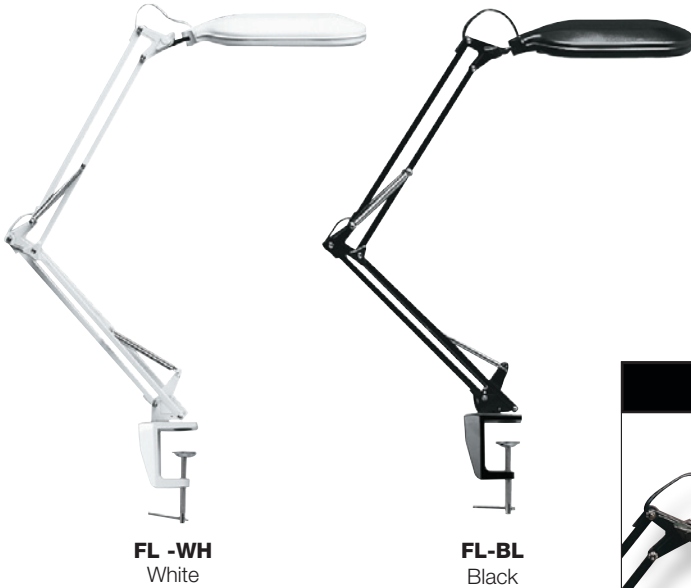

DESK LAMPS

FL -WH
White

FL-BL
Black

- 860mm reach
- 18 watt
- Comes complete with G clamp base
- Full range of base fittings available.
- Approval number - N20071

ACCESSORIES

FL-Louvre
Optional Louvre to reduce glare

FL-Louvre

FLOOR STAND

FLF-BL
Black

FLF-BL
Black

Approval number - N20071

- FLF** Fluorescent
- Floor stand
 - 1500mm height.