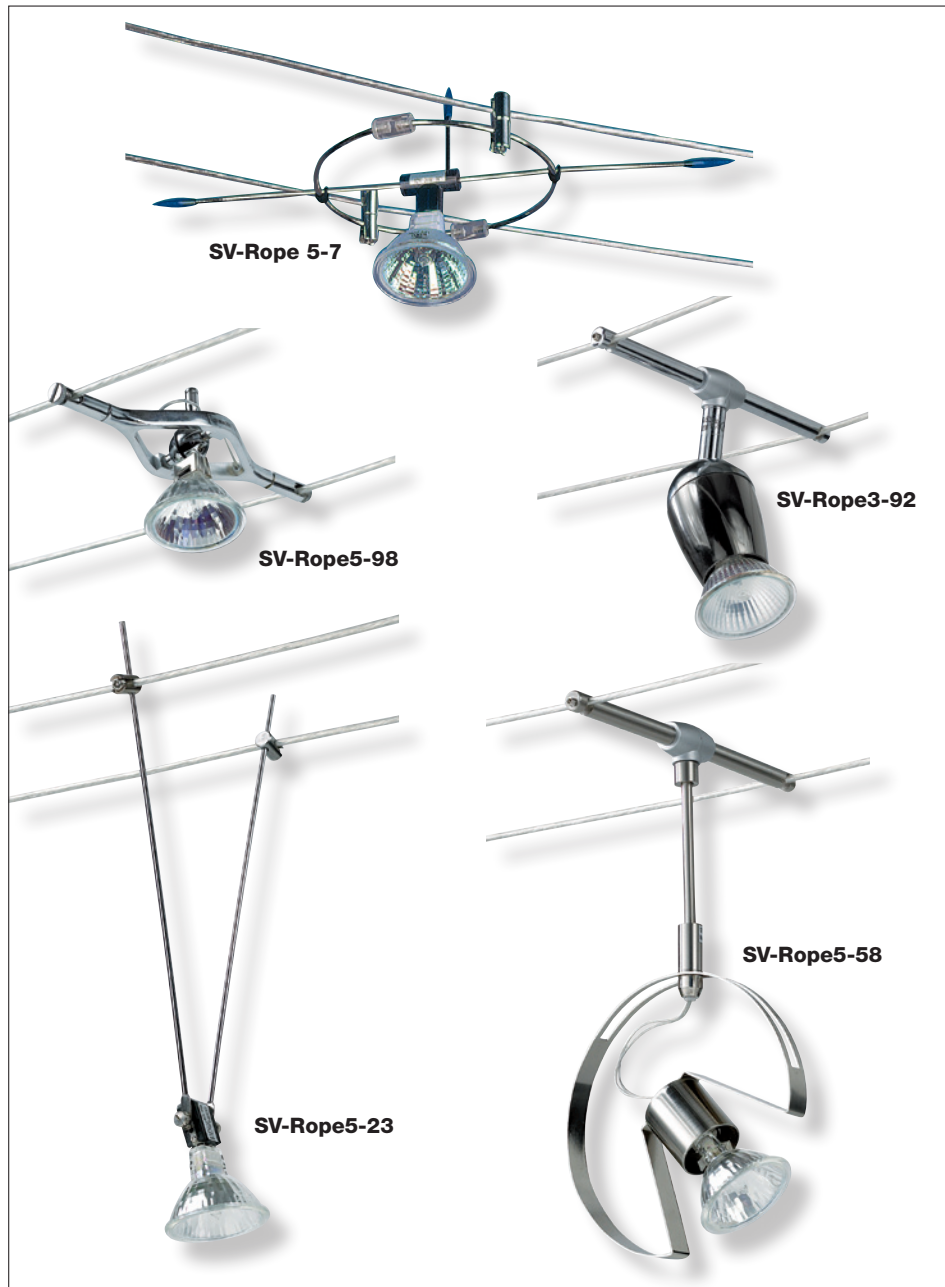

# Rope Light Kitsets

• All hooks & fittings incl. adjustable turnbuckles etc • Max span 6.5 metres\* • Transformer included

**5x**  
20W

**SV-Rope 5-7**

- 5x Heads
- 10 metre wire
- Max span 4.5m\*

**5x**  
20W

**SV-Rope5-98**

- 5x Heads
- 14 metre wire

**3x**  
35W

**SV-Rope3-92**

- 3x Heads
- 14 metre wire

Alternative Energy Saver LED lamps available

**5x**  
20W

**SV-Rope5-23**

- 5x Heads
- 14 metre wire
- Rod 240mm long

**5x**  
20W

**SV-Rope5-58**

- 5x Heads
- 14 metre wire
- Extreme adjustability for an accurate aim

## OPTIONAL ACCESSORIES FOR ROPE LIGHTS

**SV - Disk - BE**  
Optional blue disk accessory for SV-Rope 5-23, 5-98,

**SV-Post**

End Fixing

**SV-Pillar**

Change of Direction

End Fixing