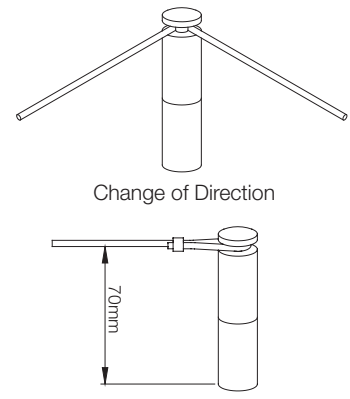

- 5x Heads
- 14 metre wire
- Rod 240mm long

**5x**  
20W

**SV-Rope5-58**

- 5x Heads
- 14 metre wire
- Extreme adjustability for an accurate aim

## OPTIONAL ACCESSORIES FOR ROPE LIGHTS

**SV - Disk - BE**  
Optional blue disk accessory for SV-Rope 5-23, 5-98,

**SV-Post**

End Fixing

**SV-Pillar**

Change of Direction

End Fixing