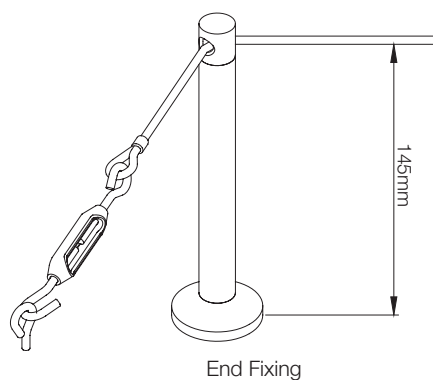

- 5x Heads
- 14 metre wire
- Rod 240mm long

**5x**  
20W

**SV-Rope5-58**

- 5x Heads
- 14 metre wire
- Extreme adjustability for an accurate aim

## OPTIONAL ACCESSORIES FOR ROPE LIGHTS

**SV - Disk - BE**  
Optional blue disk accessory for SV-Rope 5-23, 5-98,

**SV-Post**

End Fixing

**SV-Pillar**

Change of Direction

End Fixing