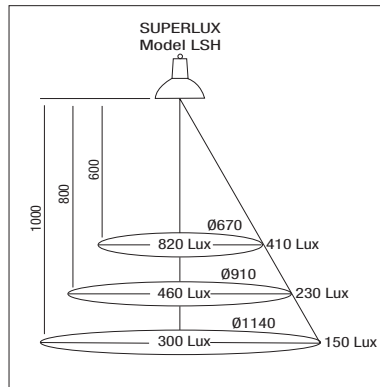

Equipoise™ Lamps

INCANDESCENT

E27

MAX. 100W

R80, PAR38

MAX. 275W

HEAT LAMP Medical Philips Infraphil
MAX 175mmL PAR38 Red front 150watt

LSH

- 980mm reach
- In-line cord switch
- Concealed balancing springs
- Supplied with G-clamp base.

Safety features:

- Guard for heat lamp included
- Shade handle for safe handling
- Extra internal heat shield, cooler shade
- Commonly connected from a wall switch
- **Approval number - N20623**
- Limited movement not suitable for mounting high up on wall or in high use areas

100watt GLS lamp

OVER BED LIGHTING

WF-18-WH

WF-30-WH

WF-36-WH

IP 44

T8

EEL Complies

- Modern Euro styling made from extruded aluminium
- Specular ribbed reflector, transparent polycarbonate diffuser
- Ideal for clinical general lighting

18W

WF 18 630mm

30W

WF 30 930mm

36W

WF 36 1240mm