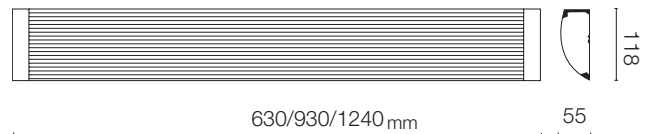

- 980mm reach
- In-line cord switch
- Concealed balancing springs
- Supplied with G-clamp base.

Safety features:

- Guard for heat lamp included
- Shade handle for safe handling
- Extra internal heat shield, cooler shade
- Commonly connected from a wall switch
- **Approval number - N20623**
- Limited movement not suitable for mounting high up on wall or in high use areas

- Modern Euro styling made from extruded aluminium
- Specular ribbed reflector, transparent polycarbonate diffuser
- Ideal for clinical general lighting

18W

WF 18 630mm

30W

WF 30 930mm

36W

WF 36 1240mm