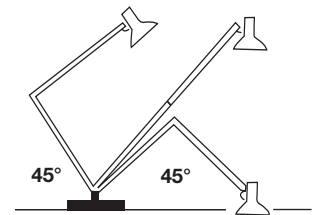

Equipoise™ Lamps

INCANDESCENT

E27

MAX. 100W

R80, PAR38

MAX. 275W

HEAT LAMP Medical Philips Infraphil
MAX 175mmL PAR38 Red front 150watt

LSH

- 980mm reach
- In-line cord switch
- Concealed balancing springs
- Supplied with G-clamp base.

Safety features:

- Guard for heat lamp included
- Shade handle for safe handling
- Extra internal heat shield, cooler shade
- Commonly connected from a wall switch
- **Approval number - N20623**
- Limited movement not suitable for mounting high up on wall or in high use areas

OVER BED LIGHTING

WF-18-WH

WF-30-WH

WF-36-WH

IP 44

T8

EEL Complies

- Modern Euro styling made from extruded aluminium
- Specular ribbed reflector, transparent polycarbonate diffuser
- Ideal for clinical general lighting

18W

WF 18 630mm

30W

WF 30 930mm

36W

WF 36 1240mm