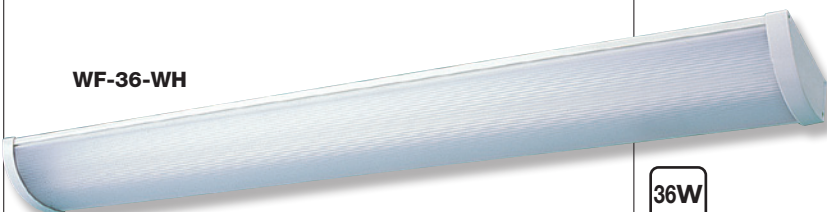

- 980mm reach
- In-line cord switch
- Concealed balancing springs
- Supplied with G-clamp base.

Safety features:

- Guard for heat lamp included
- Shade handle for safe handling
- Extra internal heat shield, cooler shade
- Commonly connected from a wall switch
- **Approval number - N20623**
- Limited movement not suitable for mounting high up on wall or in high use areas

100watt GLS lamp

OVER BED LIGHTING

WF-18-WH

WF-30-WH

WF-36-WH

IP 44

T8

EEL Complies

- Modern Euro styling made from extruded aluminium
- Specular ribbed reflector, transparent polycarbonate diffuser
- Ideal for clinical general lighting

18W

WF 18 630mm

30W

WF 30 930mm

36W

WF 36 1240mm