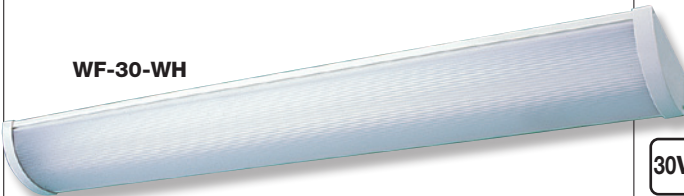

- 980mm reach
- In-line cord switch
- Concealed balancing springs
- Supplied with G-clamp base.

Safety features:

- Guard for heat lamp included
- Shade handle for safe handling
- Extra internal heat shield, cooler shade
- Commonly connected from a wall switch
- **Approval number - N20623**
- Limited movement not suitable for mounting high up on wall or in high use areas

100watt GLS lamp

OVER BED LIGHTING

WF-18-WH

WF-30-WH

WF-36-WH

IP 44

T8

EEL Complies

- Modern Euro styling made from extruded aluminium
- Specular ribbed reflector, transparent polycarbonate diffuser
- Ideal for clinical general lighting

18W

WF 18 630mm

30W

WF 30 930mm

36W

WF 36 1240mm