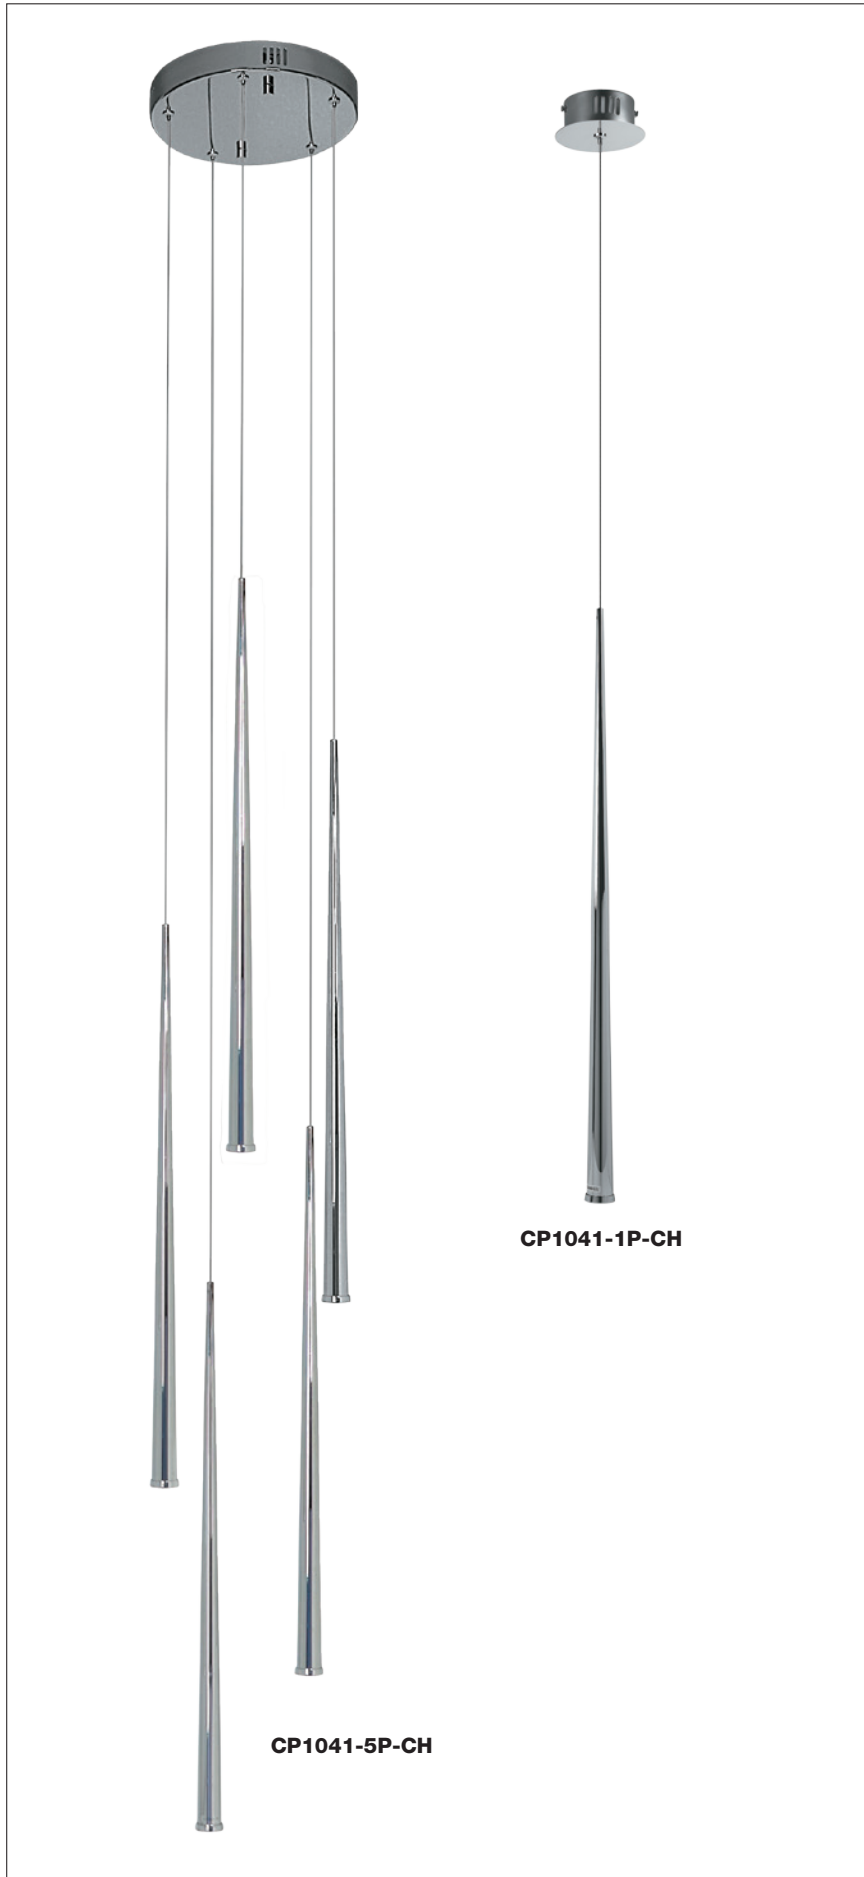

LED

Contemporary Pendants

NEW

LED 230V-240V

15W

CP1041-5P-CH

- Chrome 5 light pendant
- 5x 3 watts
- 250mmØ mounting base
- Adjustable height to 2 metres
- Shade 40mmØ x 670mmH

3W

CP1041-1P-CH

- Chrome 1 light pendant
- 100mmØ mounting base
- Adjustable height to 2 metres
- Shade 40mmØ x 670mmH
- 20° beam angle

FOR SINGLE PENDANTS

DISTANCE	LUX
1.m	1212
1.5m	510
2m	196

CP1041-1P-CH

CP1041-5P-CH