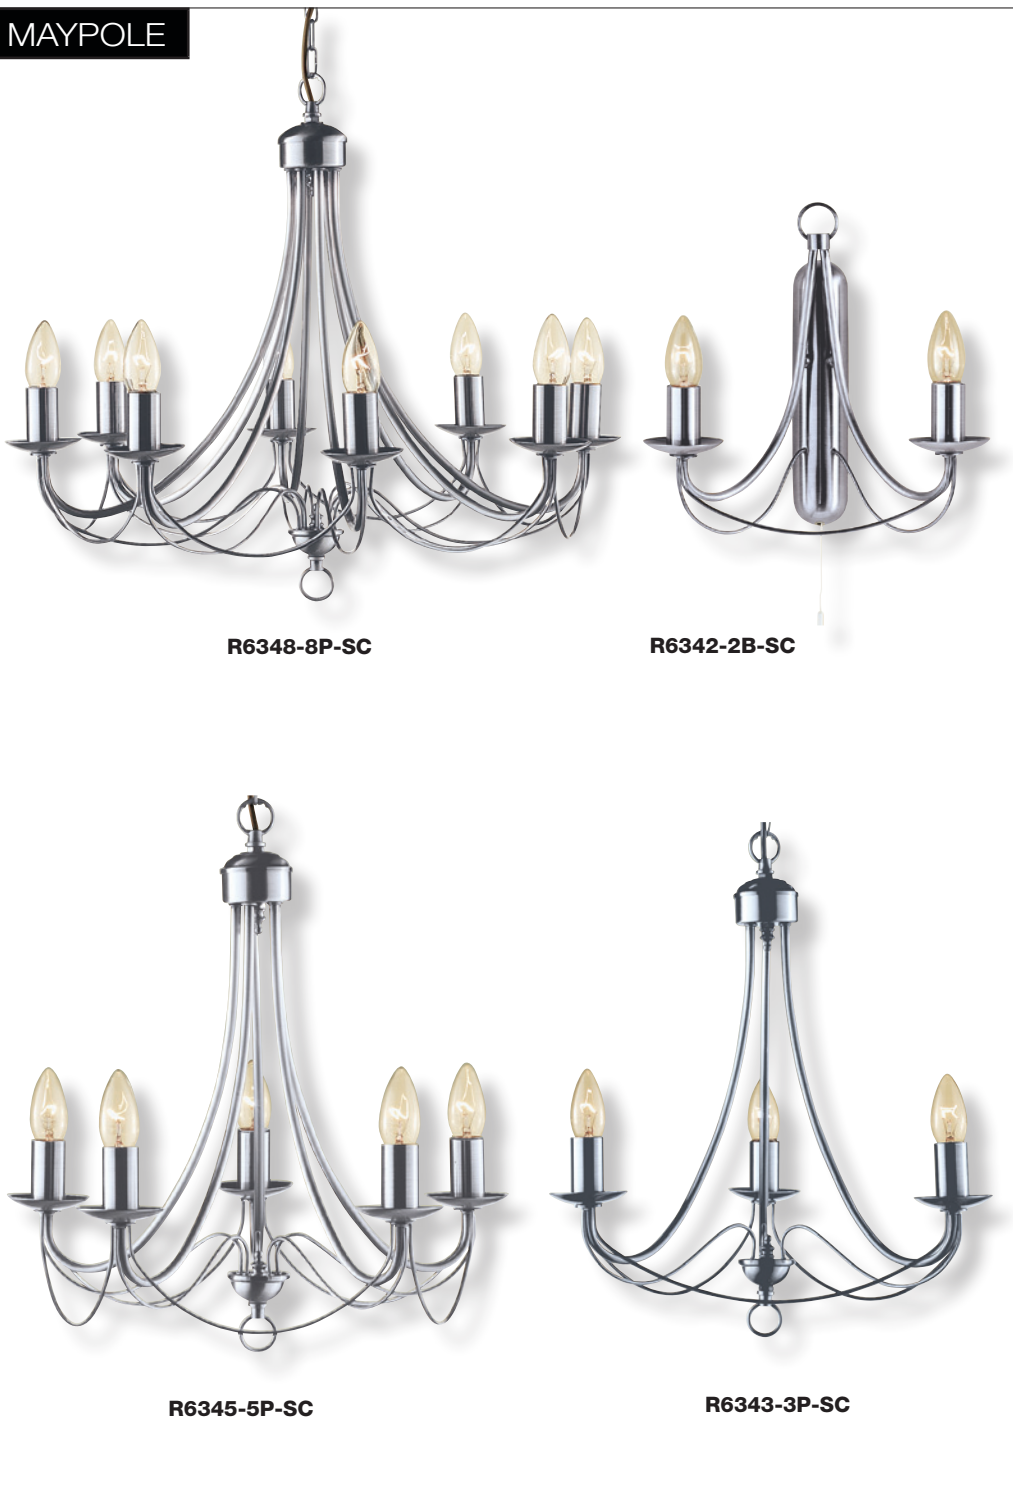

Pendants & Wall Lights

Classic Candelabra Style in a Satin Chrome Finish

MAYPOLE

R6348-8P-SC

R6342-2B-SC

R6345-5P-SC

R6343-3P-SC

R6348-8P-SC

- 500mmH x 600mmØ
- Ceiling rose 105mmØ
- 8 light pendants

R6342-2B-SC

- 310mmH x 310mmW x 140mmD
- 2 light wall mounted

R6345-5P-SC

- 500mmH x 460mmØ
- Ceiling rose 105mmØ
- 5 light pendants

R6343-3P-SC

- 500mmH x 460mmØ
- Ceiling rose 105mmØ
- 3 light pendants