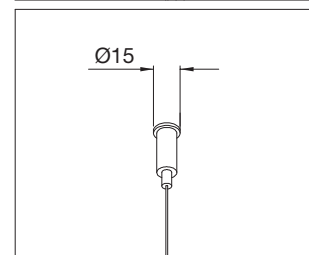

T5 Linear Strip Lighting

- Made from extruded and painted aluminium
- Electronic ballasted
- Acrylic diffuser
- Easy 'clip in'-'clip out' diffuser lens system
- Overall suspension height 1200mmH

WHITE

588mm 890mm 1190mm 1490mm

LIND-14H-WH **LIND-21H-WH** **LIND-28H-WH** **LIND-35H-WH**

14W

LIND-14H

- 588mm length overall

21W

LIND-21H

- 890mm length overall

GREY

588mm 890mm 1190mm 1490mm

LIND-14H-GY **LIND-21H-GY** **LIND-28H-GY** **LIND-35H-GY**

28W

LIND-28H

- 1190mm length overall

35W

LIND-35H

- 1490mm length overall

BLACK

588mm 890mm 1190mm 1490mm

LIND-14H-BL **LIND-21H-BL** **LIND-28H-BL** **LIND-35H-BL**