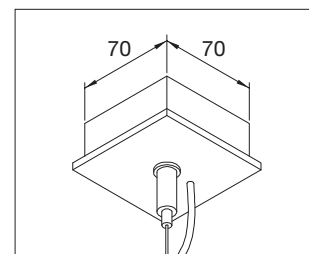

T5 Linear Strip Lighting

- Made from extruded and painted aluminium
- Electronic ballasted
- Acrylic diffuser
- Easy 'clip in'-'clip out' diffuser lens system
- Overall suspension height 1200mmH

WHITE

588mm 890mm 1190mm 1490mm

LIND-14H-WH **LIND-21H-WH** **LIND-28H-WH** **LIND-35H-WH**

14W

LIND-14H

- 588mm length overall

21W

LIND-21H

- 890mm length overall

GREY

588mm 890mm 1190mm 1490mm

LIND-14H-GY **LIND-21H-GY** **LIND-28H-GY** **LIND-35H-GY**

28W

LIND-28H

- 1190mm length overall

35W

LIND-35H

- 1490mm length overall

BLACK

588mm 890mm 1190mm 1490mm

LIND-14H-BL **LIND-21H-BL** **LIND-28H-BL** **LIND-35H-BL**