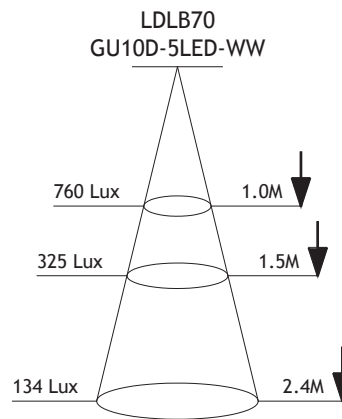

# Lens Optimised Downlight

LDLB70

LDLB70-SC

LDLB70-WH

LDLB70-BL

**LDLB70**

- Affordable dimmable energy efficient LED downlight
- 30° beam angle
- Warm White 3,000k, 302 lumens, CRI (RA) 83
- 5 watt equivalent to 35 watt halogen
- Cut 70mmØ hole
- Fixed downlight
- Downlight body shaped to prevent fitting of halogen lamps

MAX. SHR 0.5  
BEAM ANGLE: 30°