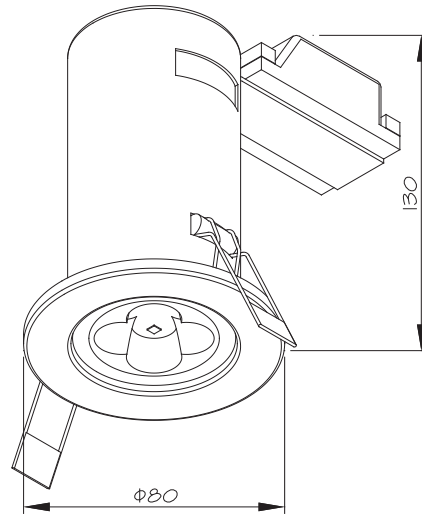

# Lens Optimised Downlight

LDLB70

LDLB70-SC

LDLB70-WH

LDLB70-BL

**LDLB70**

- Affordable dimmable energy efficient LED downlight
- 30° beam angle
- Warm White 3,000k, 302 lumens, CRI (RA) 83
- 5 watt equivalent to 35 watt halogen
- Cut 70mmØ hole
- Fixed downlight
- Downlight body shaped to prevent fitting of halogen lamps

MAX. SHR 0.5  
BEAM ANGLE: 30°