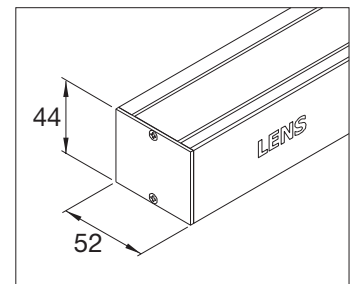

T5 Linear Strip Lighting

- Made from extruded and painted aluminium
- Electronic ballasted
- Acrylic diffuser
- Easy 'clip in'-'clip out' diffuser lens system
- Wall or Ceiling installation, horizontal or vertical

WHITE

LIND-14S-WH

LIND-21S-WH

LIND-28S-WH

LIND-35S-WH

14W

LIND-14S

- 588mm length overall

21W

LIND-21S

- 890mm length overall

28W

LIND-28S

- 1190mm length overall

35W

LIND-35S

- 1490mm length overall

GREY

LIND-14S-GY

LIND-21S-GY

LIND-28S-GY

LIND-35S-GY