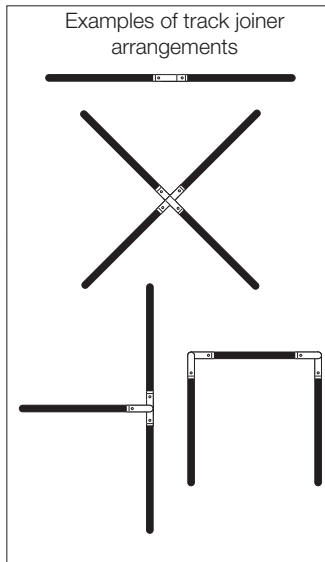

Spotlight Track
White

TK2000-WH
(2 metres)

TK1000-WH
(1 metre)

Track capacity
7amps

TK TRACK ACCESSORIES

TK-CROSS-WH

TK-CROSS-BL

TK-CORNER-WH

TK-CORNER-SI

TK-CORNER-BL

TK-TEE-WH

TK-TEE-SI

TK-TEE-BL

TK-JOIN-WH

TK-JOIN-SI

TK-JOIN-BL

TK-END-WH

TK-END-SI

TK-END-BL

TK-ROD-SC

Satin Chrome

- Mounts track 300mm or 630mm away from ceiling

- TK-ROD comes with satin chrome, White and Black track caps

DF-WIRE