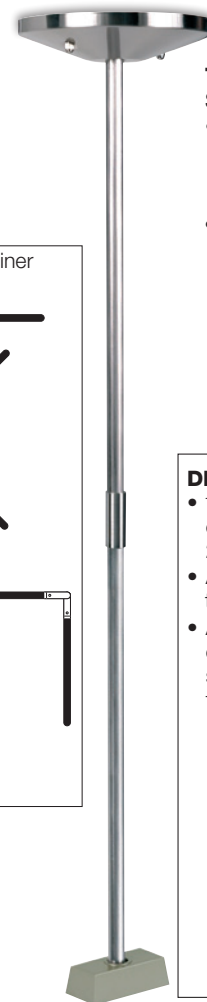

Tracks & Fittings

TK TRACKS

Spotlight Track
Black

TK-2000-BL
(2 metres)

TK-1000-BL
(1 metre)

Spotlight Track
Silver

TK-2000-SI
(2 metres)

TK-1000-SI
(1 metre)

Spotlight Track
White

TK2000-WH
(2 metres)

TK1000-WH
(1 metre)

Track capacity
7amps

TK TRACK ACCESSORIES

TK-CROSS-WH

TK-CROSS-BL

TK-CORNER-WH

TK-CORNER-SI

TK-CORNER-BL

TK-TEE-WH

TK-TEE-SI

TK-TEE-BL

TK-JOIN-WH

TK-JOIN-SI

TK-JOIN-BL

TK-END-WH

TK-END-SI

TK-END-BL

TK-ROD-SC

Satin Chrome

- Mounts track 300mm or 630mm away from ceiling

- TK-ROD comes with satin chrome, White and Black track caps

DF-WIRE