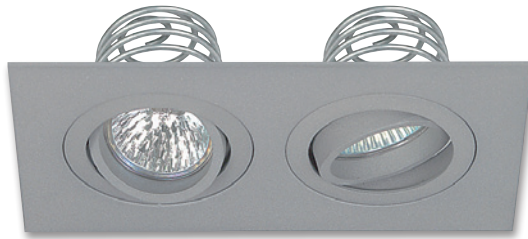

Halogen or LED

Architectural Multi Downlights

- Fully adjustable for tilt and rotation • Your choice of halogen or LED lamps • Purchase Superlux transformers separately
- Patented CA-Coil and lamp holder with thermal cut off included

SILVER PREMIUM ARCHITECTURAL

SV-STLT1-SI

SV-STLT3-SI

SV-STLT2-SI

SV-STLT4-SI

SV-STLT1

112mm x 112mm

SV-STLT2

112mm x 200mm

SV-STLT3

112mm x 288mm

SV-STLT4

210mm x 210mm

SANDY WHITE PREMIUM ARCHITECTURAL

SV-STLT1-WH

SV-STLT3-WH