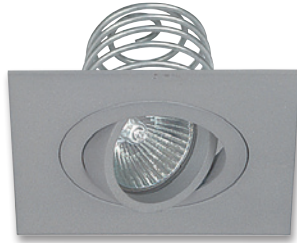

Halogen or LED

Architectural Multi Downlights

- Fully adjustable for tilt and rotation • Your choice of halogen or LED lamps • Purchase Superlux transformers separately
- Patented CA-Coil and lamp holder with thermal cut off included

SILVER PREMIUM ARCHITECTURAL

SV-STLT1-SI

SV-STLT3-SI

SV-STLT2-SI

SV-STLT4-SI

SV-STLT1

112mm x 112mm

SV-STLT2

112mm x 200mm

SV-STLT3

112mm x 288mm

SV-STLT4

210mm x 210mm

SANDY WHITE PREMIUM ARCHITECTURAL

SV-STLT1-WH

SV-STLT3-WH