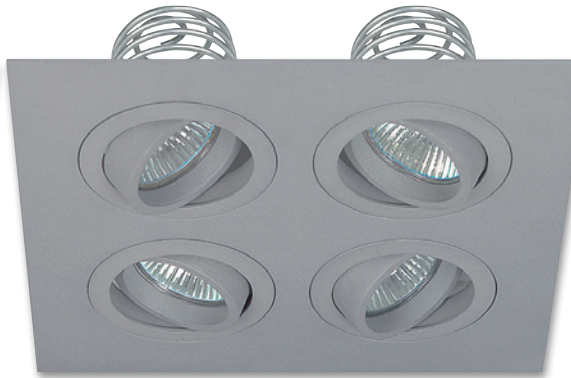

Halogen or LED

Architectural Multi Downlights

- Fully adjustable for tilt and rotation • Your choice of halogen or LED lamps • Purchase Superlux transformers separately
- Patented CA-Coil and lamp holder with thermal cut off included

SILVER PREMIUM ARCHITECTURAL

SV-STLT1-SI

SV-STLT3-SI

SV-STLT2-SI

SV-STLT4-SI

SV-STLT1

112mm x 112mm

SV-STLT2

112mm x 200mm

SV-STLT3

112mm x 288mm

SV-STLT4

210mm x 210mm

SANDY WHITE PREMIUM ARCHITECTURAL

SV-STLT1-WH

SV-STLT3-WH