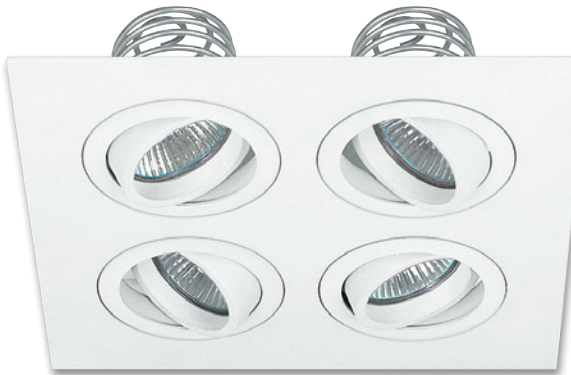

SV-STLT4-WH