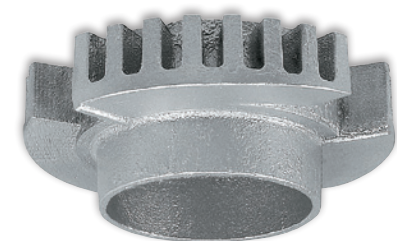

Trims, Reflectors and Diffusers
SD125 Accessories

RETRO FIT TRIM & REFLECTOR

SD125-LFL-WH

SD125-LFL-SC

SD-REF-SBF

SD125-LFL

- Retro fit downlight flange
- For use with the SD125F and SD125 to fit holes 130mm-175mm

SD-REF-SBF

- Energy efficient reflector for SD125 down light.
- Designed especially to be used with Self Ballasted Fluorescent bulbs.
- Creates 100watts of illuminance from a 15watt spiral energy saving lamp.

DIFFUSER

SD-IP-SBF

SD-DIF-SBF

SD-IP-SBF

- Ingress protection lens simply clicks into SD125F reflector
- Included heat sink for extended lamp life

SD-DIF-SBF

- To fit SD125F downlight model only
- The Diffuser directs some soft light onto the ceiling reducing the cave like effect which downlights can give
- Keeps reflector clean
- Higher illuminance in smaller rooms as more light is reflected sideways