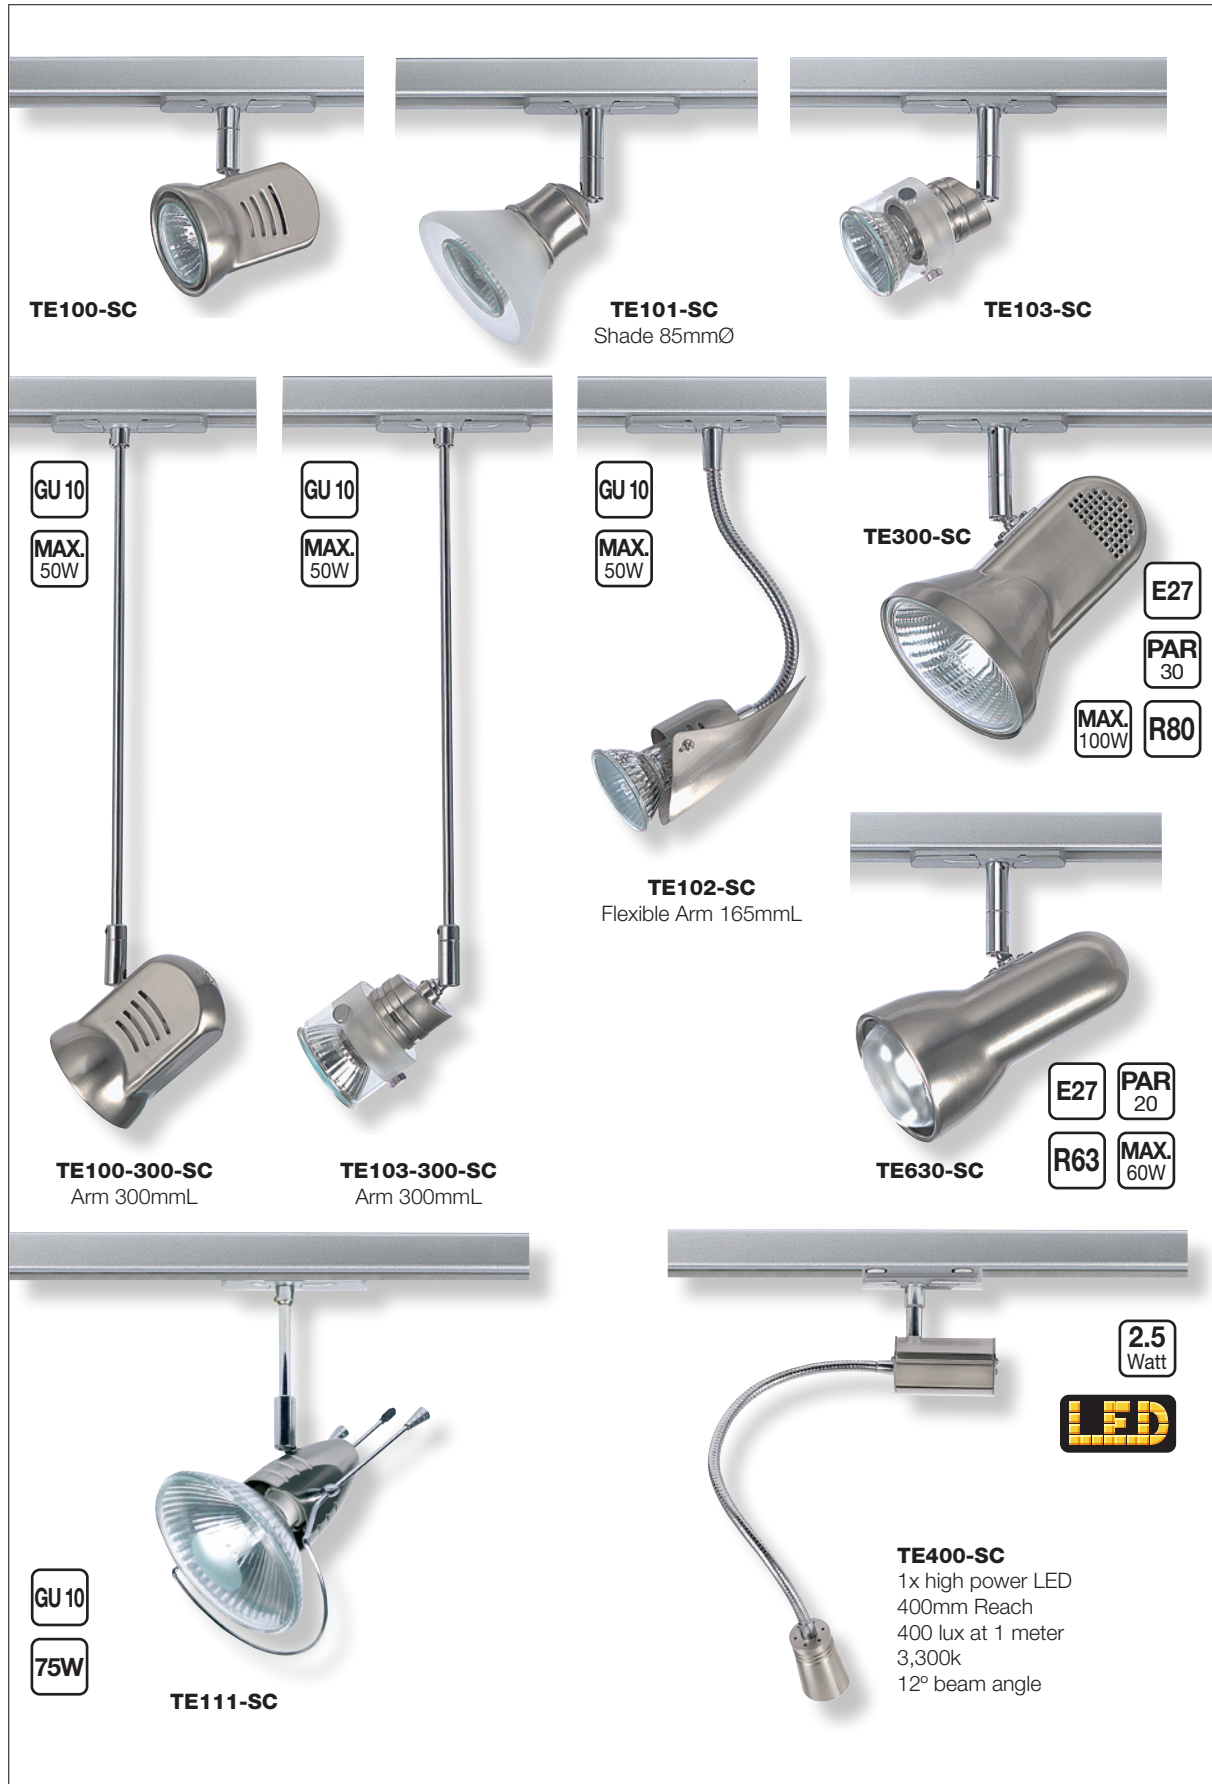

# Track Spotlights

- Mains voltage, no transformer complications
- Modern Satin Chrome with silver track
- A variety of light sources
- Many track configurations possible
- Track capacity 16amps

GU 10  
MAX. 50W

TE-ROD-SI

1 Metre suspension rod- can be shortened