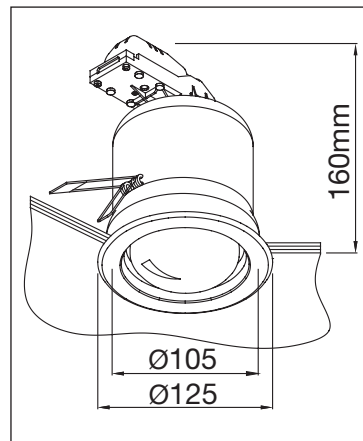

Closed R80 Reflector Downlight

Economy 100w enclosed downlight for reflector lamps

- **Thermal cut-off and auto reset function for protection against misuse and overloading.**
- Lampholders can be prewired before assembly
- Designed for quicker installation
- Ceiling hole 105mm diameter
- Double insulated, no earth required
- Draft proof enclosed construction
- Suits a wide range of ceiling thicknesses
- Long life ceramic lamp holder
- Manufactured to AS/NZS60598 electrical standards
- **Acoustic rating**
 STC55 ceiling = Min. spacing of 1.6M
 STC57 and 58 = Min. spacing of 2.5M

Photometrics	To Desk 1.5M	To Floor 2.4M
R80-100W <i>80 Beam Mood Lighting</i>	210 Lux 2.5 Dia	36 Lux 4.2 Dia
R80-100W <i>25 Beam Task Lighting</i>	890 Lux 0.7 Dia	320 Lux 1.1 Dia