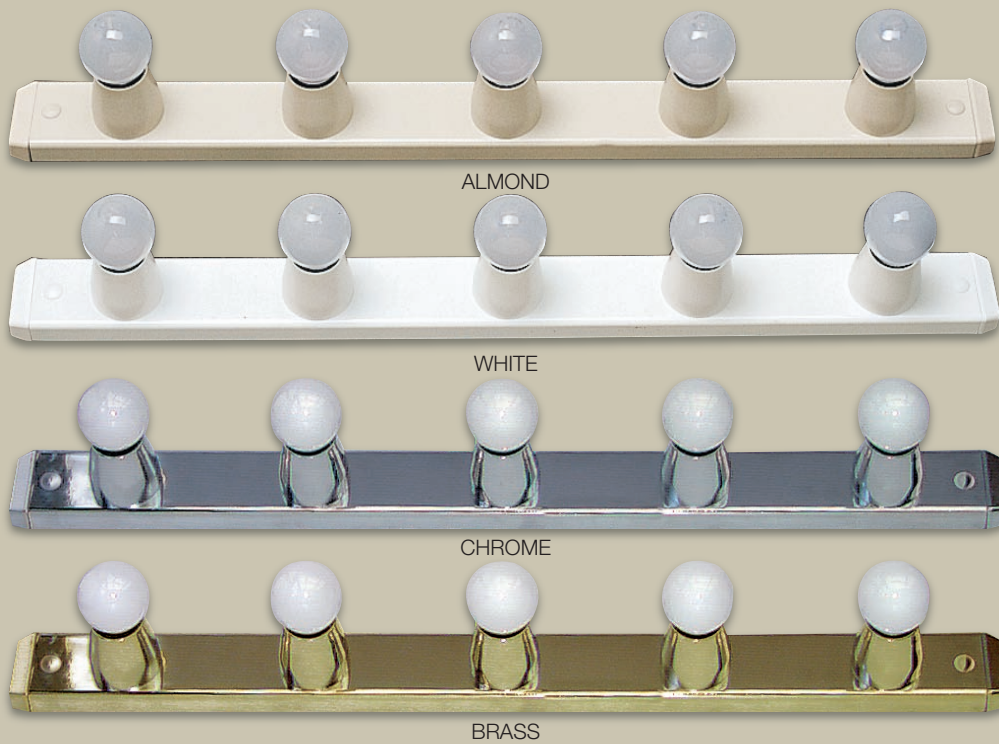

# Hollywood Utility & Vanity Lighting

Superb single bar design, ideal for bathroom and personal lighting. 2 models, available in 3, 5 or 7 lamp sizes.

Price List  
p27

MAX.  
60W

## HOLLYWOOD - SQUARE SERIES

ALMOND

WHITE

CHROME

BRASS

**B22**

THREE SIZES

**HOL3S** 3 LIGHT 390mm

## HOLLYWOOD - ROUND SERIES

WHITE

ALMOND

**B15**

THREE SIZES

**HOL3R** 3 LIGHT 390mm

**HOL5R** 5 LIGHT 630mm  
Almond only

**HOL7R** 7 LIGHT 870mm

Width = 40mm