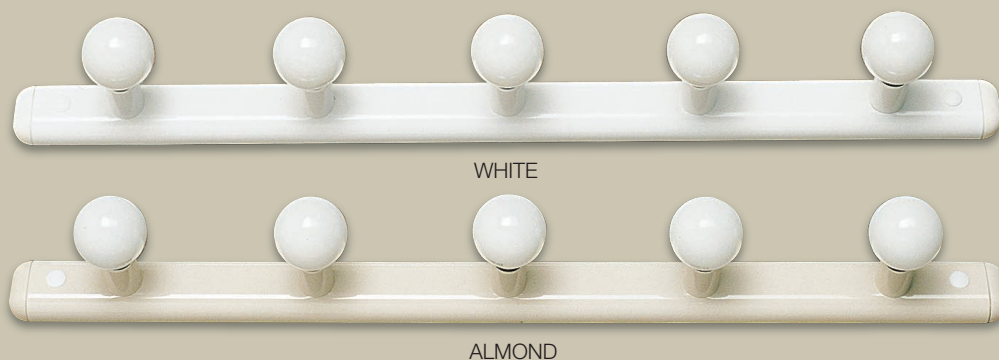

## HOLLYWOOD - SQUARE SERIES

ALMOND

WHITE

CHROME

BRASS

**B22**

THREE SIZES

**HOL3S** 3 LIGHT 390mm

**HOL5S** 5 LIGHT 630mm

**HOL7S** 7 LIGHT 870mm

Width = 52mm

## JOINING ACCESSORIES

HOL-CNR

HOL-JOIN

- For continuous length or framing, use linear or corner joiners.
- Joiners available in four colours.

## HOLLYWOOD - ROUND SERIES

WHITE

ALMOND

**B15**

THREE SIZES

**HOL3R** 3 LIGHT 390mm

**HOL5R** 5 LIGHT 630mm  
Almond only

**HOL7R** 7 LIGHT 870mm