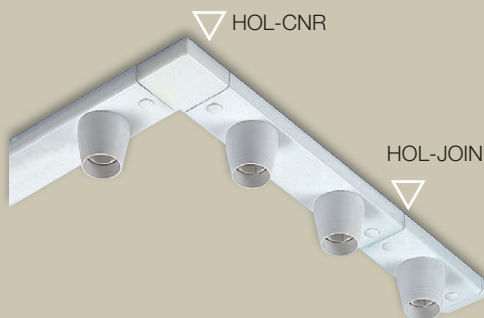

- For continuous length or framing, use linear or corner joiners.
- Joiners available in four colours.