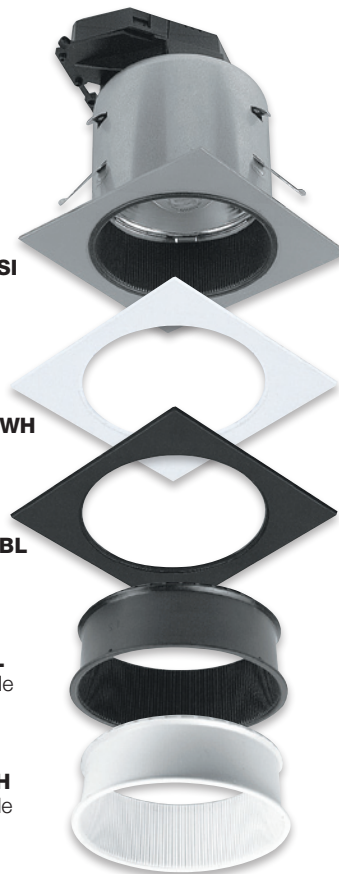

SD125 Accessories

FLOATING GLASS ACCESSORY

SD-FG-SC
Satin Chrome

SD-FG-WH
White

SD-FG

- Floating glass lens with opaque centre giving a soft, even no-glare light.
- Fits to SD125 and SD125F model downlights
- Your choice of 2 trim colours
- 185mmØ x 30mmH

SQUARE TRIM ACCESSORY

SD-Trim-SI
Silver

SD-Trim-WH
White

SD-Trim-BL
Black

Baffle-BL
Black Baffle

Baffle-WH
White Baffle

SD-TRIM

- Square trims fit flush to ceiling
- Fits to SD125 and SD125F model downlights
- Your choice of colour trims & Baffles
- 152mm Square