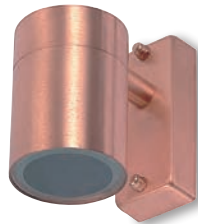

MAX.
35W

IP
54

GU 10

230V-
240V

304
Stainless
Steel

SOLID STAINLESS STEEL AND COPPER

LG201-SS

LG203-SS

LG203-CO

LG202-SS

LG202-CO

MAX.
50W x 2

LG201-SS

- Stainless Steel
- 280mmH x 75mmØ
- Mounting base 75mmH x 45mmW

LG203

- 110mmH x 60mmØ
- Mounting base 100mmH x 40mmW
- Comes in Stainless Steel and solid Copper

MAX.
35W x 2

LG202

- 180mmH x 60mmØ
- Mounting base 100mmH x 40mmW
- Comes in Stainless Steel and solid Copper

ADJUSTABLE SPOTS

LG2182-SS

LG220-SS

LG222-SS

LG2182-SS

- Halogen Double Spotlight on post
- 800mmH
- Stainless Steel
- Base 120mmØ

LG220-SS

- Halogen adjustable spotlight
- Head 90mmL x 63mmØ
- Mounting Base 95mmØ
- Stainless Steel

LG222-SS

- Head 90mmL x 63mmØ
- 180mm width
- Base 95mmØ
- Stainless Steel