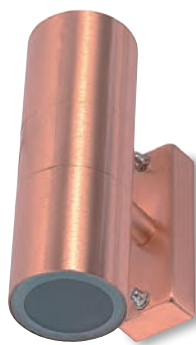

MAX.
35W

IP
54

GU 10

230V-
240V

304
Stainless
Steel

SOLID STAINLESS STEEL AND COPPER

LG201-SS

LG203-SS

LG203-CO

LG202-SS

LG202-CO

MAX.
50W x 2

LG201-SS

- Stainless Steel
- 280mmH x 75mmØ
- Mounting base 75mmH x 45mmW

LG203

- 110mmH x 60mmØ
- Mounting base 100mmH x 40mmW
- Comes in Stainless Steel and solid Copper

MAX.
35W x 2

LG202

- 180mmH x 60mmØ
- Mounting base 100mmH x 40mmW
- Comes in Stainless Steel and solid Copper

ADJUSTABLE SPOTS

LG2182-SS

LG220-SS

LG222-SS

LG2182-SS

- Halogen Double Spotlight on post
- 800mmH
- Stainless Steel
- Base 120mmØ

LG220-SS

- Halogen adjustable spotlight
- Head 90mmL x 63mmØ
- Mounting Base 95mmØ
- Stainless Steel

LG222-SS

- Head 90mmL x 63mmØ
- 180mm width
- Base 95mmØ
- Stainless Steel