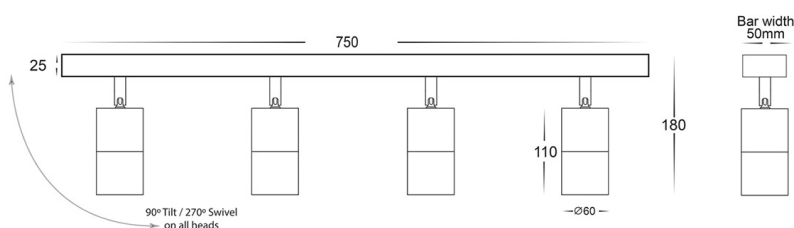

PART NUMBER	COLOUR TEMP	LUMENS*	INPUT VOLTAGE	BEAM ANGLE	INCLUDED GLOBES
HV4001C-4-TTM	6000k	4x 300lm	240v AC	120°	4x 5w GU10 LED
HV4001W-4-TTM	3000k	4x 250lm	240v AC	120°	4x 5w GU10 LED
HV4001C-4-BLK	6000k	4x 300lm	240v AC	120°	4x 5w GU10 LED
HV4001W-4-BLK	3000k	4x 250lm	240v AC	120°	4x 5w GU10 LED
HV4001C-4-WHT	6000k	4x 300lm	240v AC	120°	4x 5w GU10 LED
HV4001W-4-WHT	3000k	4x 250lm	240v AC	120°	4x 5w GU10 LED

* Lumen output measured at source

** See Warranty Terms and Conditions for more information