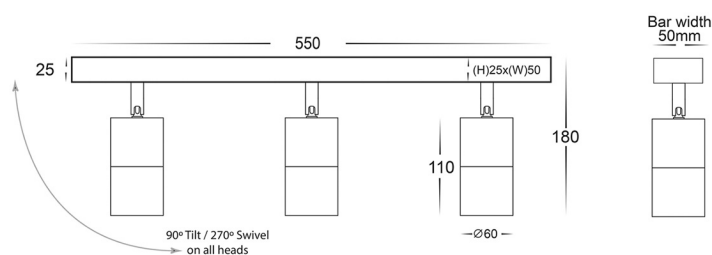

PRODUCT SPECIFICATIONS

Name: Tivah

Material: Coloured Aluminium or aluminium

Colour: Titanium, black or white

CRI: ≥80

IP Rating: IP54

Lamp Base: GU10

Wiring: Parallel

Dimmable: No

Warranty: 2 years replacement**

HV4001-3-TTM

HV4001-3-BLK

HV4001-3-WHT

PART NUMBER	COLOUR TEMP	LUMENS*	INPUT VOLTAGE	BEAM ANGLE	INCLUDED GLOBES
HV4001C-3-TTM	5500k	3x 300lm	240v AC	120°	3x 5w GU10 LED
HV4001W-3-TTM	3000k	3x 250lm	240v AC	120°	3x 5w GU10 LED
HV4001C-3-BLK	5500k	3x 300lm	240v AC	120°	3x 5w GU10 LED
HV4001W-3-BLK	3000k	3x 250lm	240v AC	120°	3x 5w GU10 LED
HV4001C-3-WHT	5500k	3x 300lm	240v AC	120°	3x 5w GU10 LED
HV4001W-3-WHT	3000k	3x 250lm	240v AC	120°	3x 5w GU10 LED