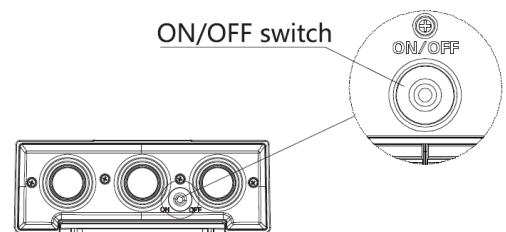

Residential Range

Step Lights

Stealth Step Light 3

Product Code	LED's	Battery	Solar Panel	IP Rating	Lumens
SLDSL030/BLK-WW	3 x 0.5w (WW)	3.7v 1800mAh Lithium	1w Polycrystalline	44	Mode 1: 23 Mode 2: 28

Features:

- Automatic Day/Night Operation
- On/Off Button
- Approximately 6-10 Hours Operation (Subject to Lighting Mode)
- 6-8 Hours charging time
- Black ABS Construction
- Warm White LEDs
- 2 Lighting Modes:
  - o Mode 1: Constant Dim Light
  - o Mode 2: Constant Bright Light