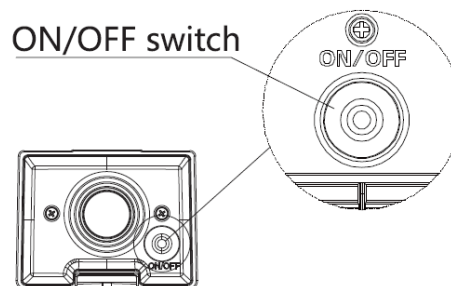

Residential Range

Step Lights

Stealth Step Light 1

Product Code	LED's	Battery	Solar Panel	IP Rating	Lumens
SLDSL010/BLK-WW	1 x 0.5w (WW)	1.2v 1000mAh NI-MH	0.4w Polycrystalline	44	23

Features:

- Automatic Day/Night Operation
- On/Off Button
- Approximately 6-8 Hours Operation
- 6-8 Hours charging time
- Black ABS Construction
- Warm White LEDs

1 Year Warranty!

Definitions:

WW = Warm White

Packaged Fitting Weight & Dimensions

W: 0.1kg

D: 8cm x 7cm x 6.5cm