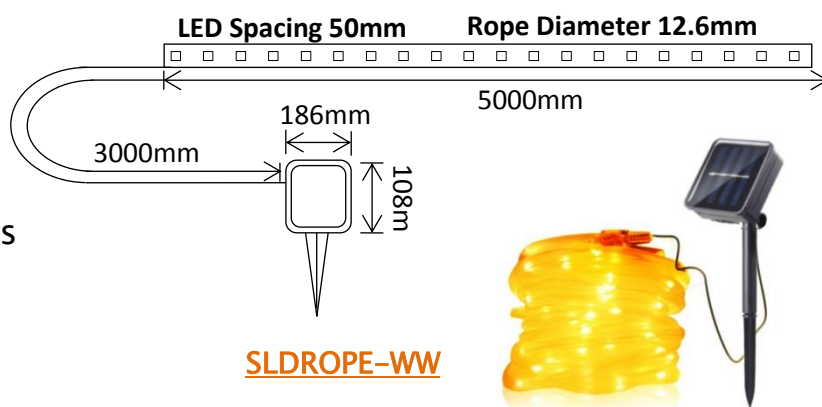

Residential Range

LED Rope & Strip Lighting

LED Rope Lights

Product Code	LED's	Battery	Solar Panel	IP Rating	Lumens
SLDROPE-WW	100 x 4w	2 x 3.7v 2200mAh Lithium	5.5v 3w	65	N/A
SLDROPE-RGBY	100 x 4w	2 x 3.7v 2200mAh Lithium	5.5v 3w	65	N/A

Features:

- Approximately 6-8 hours Operation
- Anti UV and Waterproof epoxy
- SLDROPE-WW = 4 Pre-Set Modes
- SLDROPE-RGBY = 4 Pre-Set Modes
- Option to charge via USB port

1 Year Warranty!

Definitions:

WW = Warm White

CW = Cool White

RGBY = Red, Green, Blue & Yellow

Packaged Fitting Weight & Dimensions

W: 0.7kg

D: 24cm x 16cm x 9cm