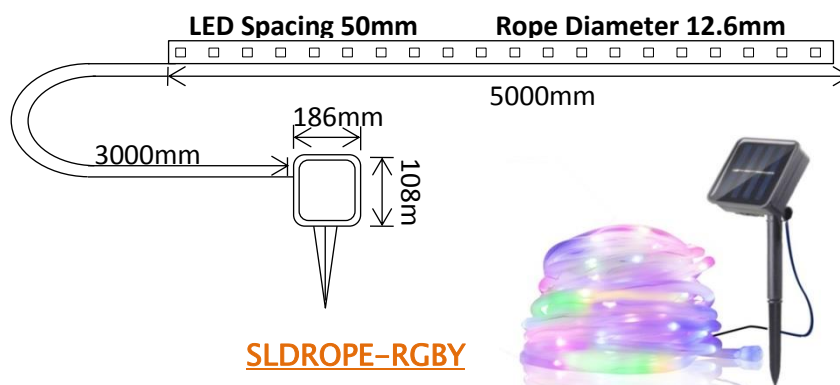

Residential Range

LED Rope & Strip Lighting

LED Rope Lights

Product Code	LED's	Battery	Solar Panel	IP Rating	Lumens
SLDROPE-WW	100 x 4w	2 x 3.7v 2200mAh Lithium	5.5v 3w	65	N/A
SLDROPE-RGBY	100 x 4w	2 x 3.7v 2200mAh Lithium	5.5v 3w	65	N/A

Features:

- Approximately 6-8 hours Operation
- Anti UV and Waterproof epoxy
- SLDROPE-WW = 4 Pre-Set Modes
- SLDROPE-RGBY = 4 Pre-Set Modes
- Option to charge via USB port

1 Year Warranty!

Definitions:

WW = Warm White

CW = Cool White

RGBY = Red, Green, Blue & Yellow

Packaged Fitting Weight & Dimensions

W: 0.7kg

D: 24cm x 16cm x 9cm