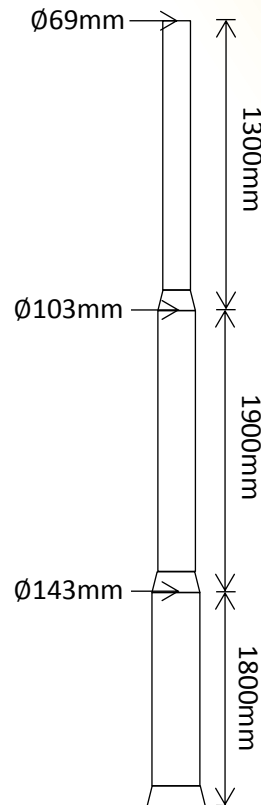

### Features:

- Total 3.5m Length
- "Sectional" Construction
- Die-Cast Aluminium
- Lightweight
- Easy DIY
- Colour – Powder Coated Silver (Other colours available on request)
- **Maximum load rating - 15kg**

**PACKAGE SIZE: 1.3m**

### Features:

- Total 5m Length
- "Sectional" Construction
- Die-Cast Aluminium
- Lightweight
- Easy DIY
- Colour – Powder Coated Silver (Other colours available on request)
- **Maximum load rating - 15kg**