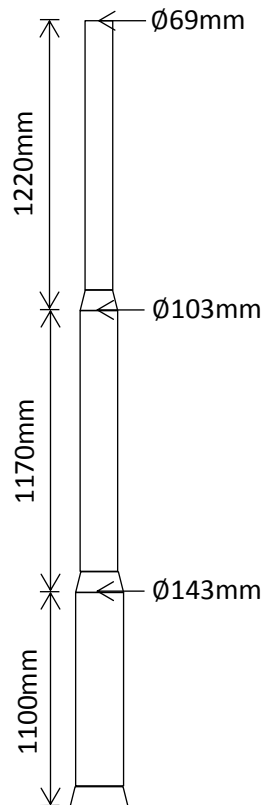

### Features:

- Total 3.5m Length
- "Sectional" Construction
- Die-Cast Aluminium
- Lightweight
- Easy DIY
- Colour – Powder Coated Silver (Other colours available on request)
- **Maximum load rating - 15kg**

**PACKAGE SIZE: 1.3m**

### Features:

- Total 5m Length
- "Sectional" Construction
- Die-Cast Aluminium
- Lightweight
- Easy DIY
- Colour – Powder Coated Silver (Other colours available on request)
- **Maximum load rating - 15kg**

**PACKAGE SIZE: 2.0m**