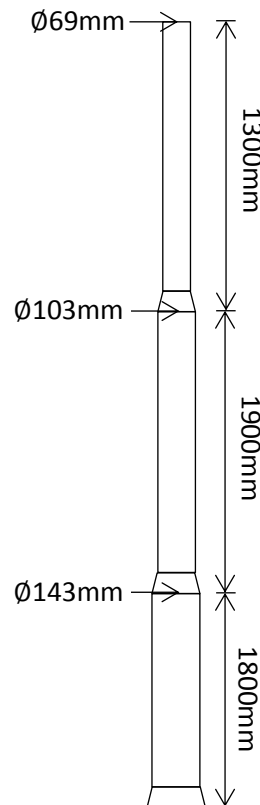

Sectional Aluminium Posts

SLDPOL-3.5

Features:

- Total 3.5m Length
- "Sectional" Construction
- Die-Cast Aluminium
- Lightweight
- Easy DIY
- Colour – Powder Coated Silver
- **Maximum load rating - 15kg**

PACKAGE SIZE: 1.3m

SLDPOL-5.0

Features:

- Total 5m Length
- "Sectional" Construction
- Die-Cast Aluminium
- Lightweight
- Easy DIY
- Colour – Powder Coated Silver
- **Maximum load rating - 15kg**

PACKAGE SIZE: 2.0m