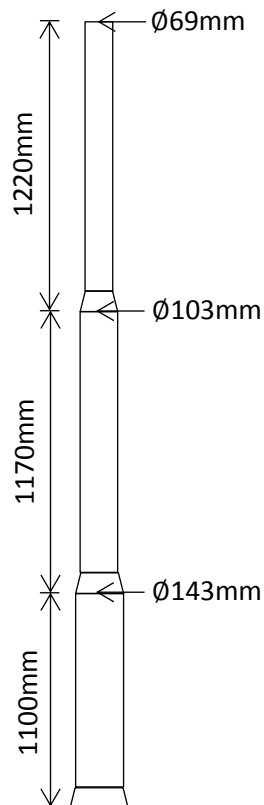

Sectional Aluminium Posts

SLDPOL-3.5

Features:

- Total 3.5m Length
- "Sectional" Construction
- Die-Cast Aluminium
- Lightweight
- Easy DIY
- Colour – Powder Coated Silver
- **Maximum load rating - 15kg**

PACKAGE SIZE: 1.3m

SLDPOL-5.0

Features:

- Total 5m Length
- "Sectional" Construction
- Die-Cast Aluminium
- Lightweight
- Easy DIY
- Colour – Powder Coated Silver
- **Maximum load rating - 15kg**

PACKAGE SIZE: 2.0m