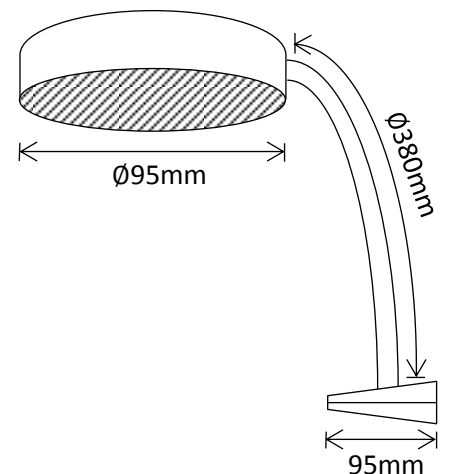

Residential Range

Multi-Purpose Lights

Multi-Purpose Clamp Light

Product Code	LED's	Battery	Solar Panel	IP Rating	Lumens
SLDCL	5 x SMD @0.2W (CW)	1 x 3.2V 1Ah LiFePO4	0.5W Integrated Polycrystalline	44	100 @ 1m

Features:

- Approximately 4-6 hours Operation
- Black P.C. Finish
- Clamp attachment with flexible arm
- Heavy duty adjustable clamp
- On/Off Switch

1 Year Warranty!

Packaged Fitting Weight & Dimensions

W: 0.5kg

D: 23cm x 15.5cm x 8cm