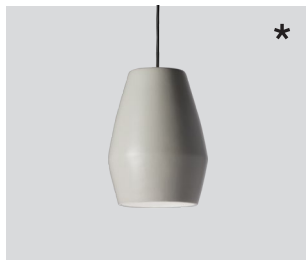

Bell

Bell white – *Item no. 510*

Bell light blue – *Item no. 511*

Bell grey – *Item no. 513*

Bell old rose – *Item no. 515*

Bell light grey matt – *Item no. 516*

Bell burgundy matt – *Item no. 517*

Design: Mark Braun
Year: 2011
Type: Pendant lamp

Dimensions and light direction

Shade material: Porcelain **Shade colour:**
White (pure porcelain, glazed), grey (Pantone 446 C), light blue (Pantone 552 C), old rose (Pantone 701 C), light grey matt (Pantone 414 C), burgundy matt (Pantone 7640 C) **Wire:** Black rubber, 300 cm **Bulb:** E27, Max. 60 W **Voltage:** 220V - 240V - 50Hz **Net weight:** 2.5 kg
Spare parts available: Cord grip canopy