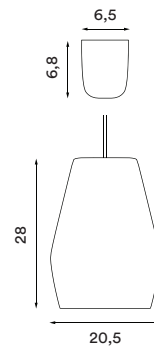

Bell

Bell white – *Item no. 510*

Bell light blue – *Item no. 511*

Bell grey – *Item no. 513*

Bell old rose – *Item no. 515*

Bell light grey matt – *Item no. 516*

Bell burgundy matt – *Item no. 517*

Design: Mark Braun
Year: 2011
Type: Pendant lamp

Dimensions and light direction

Shade material: Porcelain **Shade colour:**
White (pure porcelain, glazed), grey (Pantone 446 C), light blue (Pantone 552 C), old rose (Pantone 701 C), light grey matt (Pantone 414 C), burgundy matt (Pantone 7640 C) **Wire:** Black rubber, 300 cm **Bulb:** E27, Max. 60 W **Voltage:** 220V - 240V - 50Hz **Net weight:** 2.5 kg
Spare parts available: Cord grip canopy