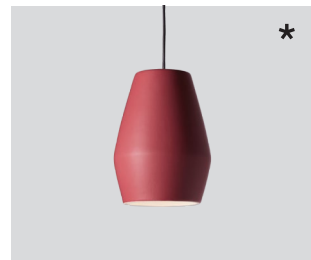

Bell

Bell white – *Item no. 510*

Bell light blue – *Item no. 511*

Bell grey – *Item no. 513*

Bell old rose – *Item no. 515*

Bell light grey matt – *Item no. 516*

Bell burgundy matt – *Item no. 517*

Design: Mark Braun
Year: 2011
Type: Pendant lamp

Dimensions and light direction

Shade material: Porcelain **Shade colour:**
White (pure porcelain, glazed), grey (Pantone 446 C), light blue (Pantone 552 C), old rose (Pantone 701 C), light grey matt (Pantone 414 C), burgundy matt (Pantone 7640 C) **Wire:** Black rubber, 300 cm **Bulb:** E27, Max. 60 W **Voltage:** 220V - 240V - 50Hz **Net weight:** 2.5 kg
Spare parts available: Cord grip canopy