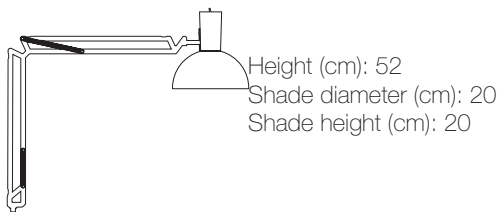

design[®]
for the
people

nordlux[®]

Arki

Height (cm): 52
Shade diameter (cm): 20
Shade height (cm): 20

Arki

Item number: 75145003 Black
EAN: 5701581279872

Packaging unit 2
Material: Metal
IP20, Class 2 (Double isolated), 230V
Cord: 180 cm, Black
Can the cable be replaced? No
Switch on the fixture
E27, Max. 60W, Light source not included

Area: Indoor
Energy class A++ - D

A classical architect light with mounting options for walls, desktops, and table feet. It is simple in design, and the attractive matte finish gives it a contemporary look. Design by Bønnelycke MDD.