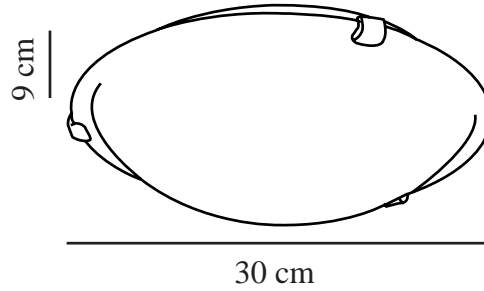

PETRI | CEILING LIGHT | WHITE

92746001

nordlux®

Voltage (V): 220-240 Volt
IP degree: IP20
Maximum bulb wattage (W): 60
Class (Class 1, Class 2, Class 3):
Class 1 (Earth contact)
Socket type: E27
Parallel connection: False

Height (cm) : 30
Width (cm): 9.9
Shade Diameter (cm): 30
EAN: 5708839013332
TUN: 5692985
Item Number: 92746001
Pcs Per Master Carton: 3

Sales Box Height (cm): 31.5
Sales Box Width(cm): 31.5
Sales Box Depth (cm): 11.5
Sales Box Volume m³ : 0.0114
Product net weight (kg): 1.11

Primary material: Glass
Secondary material: Metal
Colour of the glass: Alabaster
white
Colour: White

• Minimalist and classic design

A classic ceiling light from Nordlux that can be mounted both on the wall and the ceiling. The ceiling light is equipped with an alabaster white shade, which provides a beautiful and evocative lighting. The light has a simple look and will therefore fit into most spaces and homes.