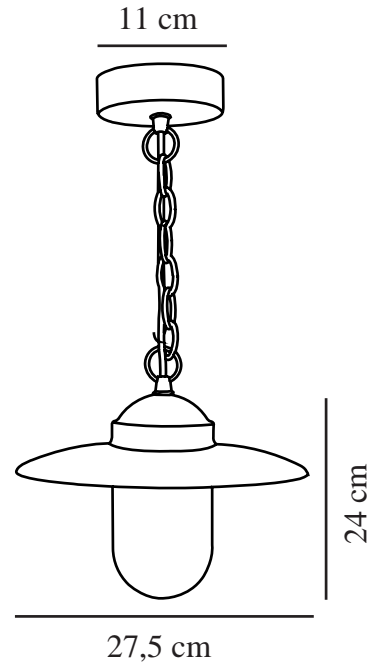

# LUXEMBOURG OUTDOOR | PENDANT | RUSTY

72805009

nordlux®

Voltage (V): 230 Volt  
IP degree: IP33  
Maximum bulb wattage (W): 60  
Class (Class 1, Class 2, Class 3):  
Class 2 (Double isolated)  
Socket type: E27  
Parallel connection: True

Primary material: Metal  
Secondary material: Glass  
Colour of the glass: Clear  
Colour of the cable: Black  
Length of the cable (cm): 110  
Surface material of the cable:  
Rubber  
Is the cable replaceable: False  
Suitable for Seaside: False  
Colour: Rusty

Height (cm) : 24  
Width (cm): 27.5  
Shade Diameter (cm): 27.5  
Projection (cm): 27.5

EAN: 5701581233270  
TUN: 1246811  
Item Number: 72805009  
Pcs Per Master Carton: 3

Sales Box Height (cm): 29  
Sales Box Width(cm): 32  
Sales Box Depth (cm): 16  
Sales Box Volume m<sup>3</sup> : 0.0148  
Product net weight (kg): 1.484