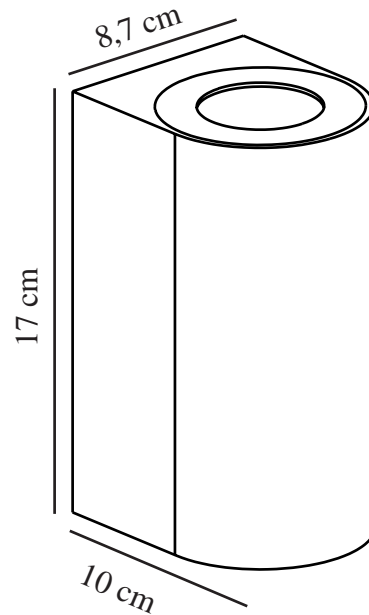

CANTO MAXI 2 | WALL LIGHT | SEASIDE BLACK

49721203

nordlux®

Voltage (V): 220-240 Volt
IP degree: IP44
Maximum bulb wattage (W): 28
Class (Class 1, Class 2, Class 3):
Class 1 (Earth contact)
Socket type: GU10
Parallel connection: True

Primary material: Aluminium
Secondary material: Glass
Colour of the glass - Hidden: Clear
Suitable for Seaside: True
Colour: Seaside black

Height (cm) : 17.2
Width (cm): 8.7
Projection (cm): 10
Mount directly into insulation:
False

EAN: 5704924017209
TUN: 2358596
Item Number: 49721203

Pcs Per Master Carton: 3
Sales Box Height (cm): 17.8
Sales Box Width(cm): 10.6
Sales Box Depth (cm): 9.3
Sales Box Volume m³ : 0.0018
Product net weight (kg): 0.578