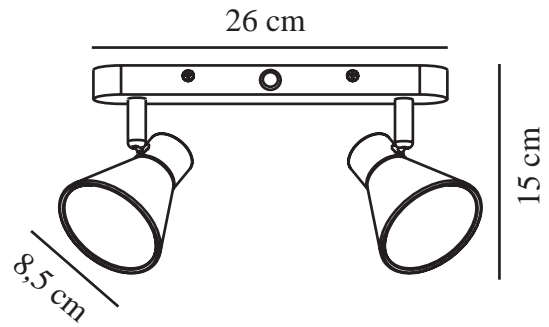

EIK 2 | SPOT LIGHT | BLACK

45770103

nordlux®

Voltage (V): 220-240 Volt
IP degree: IP20
Maximum bulb wattage (W): 35
Class (Class 1, Class 2, Class 3):
Class 1 (Earth contact)
Socket type: GU10
Parallel connection: False

Height (cm) : 15
Width (cm): 28.5
Shade Diameter (cm): 8.5
Length (cm): 28.5
Tilt Angle (°): 90
Turning Angle (°): 320

Pcs Per Master Carton: 3
Sales Box Height (cm): 27.5
Sales Box Width(cm): 14
Sales Box Depth (cm): 10
Sales Box Volume m³ : 0.0038
Product net weight (kg): 0.49

Primary material: Metal
Colour: Black

EAN: 5704924011481
TUN: 2276937
Item Number: 45770103

• Contemporary and simple style • Tilting and turnable shade

Eik has a simple, contemporary style that will fit into most interior designs. The lamp rail has tiltable and turnable shades for a directional light - perfect to put spotlight on selected details in your interior whether you choose to mount it on wall or ceiling.