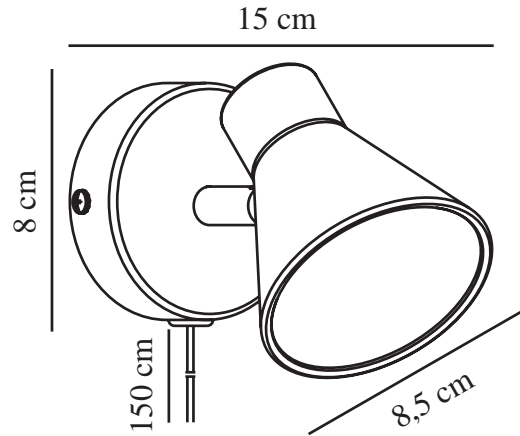

# EIK | WALL LIGHT | BLACK

45761003

nordlux®

Voltage (V): 220-240 Volt  
IP degree: IP20  
Maximum bulb wattage (W): 35  
Class (Class 1, Class 2, Class 3):  
Class 2 (Double isolated)  
Socket type: GU10  
Switch placement: On the cable  
Parallel connection: False

Primary material: Metal  
Colour of the cable: Black  
Length of the cable (cm): 150  
Surface material of the cable:  
Plastic  
Is the cable replaceable: True  
Colour: Black

Height (cm) : 11  
Width (cm): 15  
Shade Diameter (cm): 8.5  
Length (cm): 15  
Tilt Angle (°): 90  
Turning Angle (°): 320

EAN: 5704924011474  
TUN: 2276954  
Item Number: 45761003  
Pcs Per Master Carton: 3

Sales Box Height (cm): 13.5  
Sales Box Width(cm): 12.5  
Sales Box Depth (cm): 10  
Sales Box Volume m<sup>3</sup> : 0.0017  
Product net weight (kg): 0.35

- Contemporary and simple style
- Tilting and turnable shade
- Can be used on both wall and ceiling

Eik has a simple, contemporary style that will fit into most interior designs. The lamp has an adjustable lamp head for a directional light - and can be mounted on both wall and ceiling.