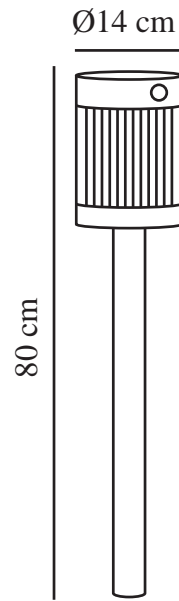

COUPAR SOLAR | GARDEN LIGHT | BLACK

2518228003

nordlux®

Voltage (V): 5 Volt
IP degree: IP44
Class (Class 1, Class 2, Class 3):
Class 3 (12V)
Socket type: Solar LED – Non-
replaceable light source
Switch placement: On the fixture
Parallel connection: False

Primary material: Aluminium
Secondary material: Plastic
Suitable for Seaside: False
Colour: Black

Height (cm) : 80
Shade Diameter (cm): 14
Length (cm): 14.8
EAN: 5704924023460
TUN: 2427556
Item Number: 2518228003
Pcs Per Master Carton: 3

Sales Box Height (cm): 30
Sales Box Width(cm): 19
Sales Box Depth (cm): 16
Sales Box Volume m³ : 0.0091
Product net weight (kg): 0.909

Brightness of light (Lumen): 150
Colour temperature (Kelvin): 3000
Ra-value : 80
Lifetime (hours): 30000
Battery lasting time for each
lumen: 2.5
Battery recharging 0%-100% (h):
6.2
Energy class: Exempt
Actual watt (W): 3.2

- Solar charged • Motion sensor turns light on • With two sensor settings: on/off or on/dim
- Can be mounted with the included spike or the Nordlux base unit • Long LED lifespan (30,000 hours)

The Coupar series by Danish design duo Says Who exhibits a modern take on the traditional lantern. With clean lines and yet a soft, rounded design expression, the series effortlessly combines classic characteristics with a modern, contemporary look. The lamp charges by sunlight during the day and turns on when it detects motion during the night. You can choose between two sensor settings: off/on or from nightlight to full light when you walk by. Easy installation with no cables needed using the included spike or the Nordlux base unit.