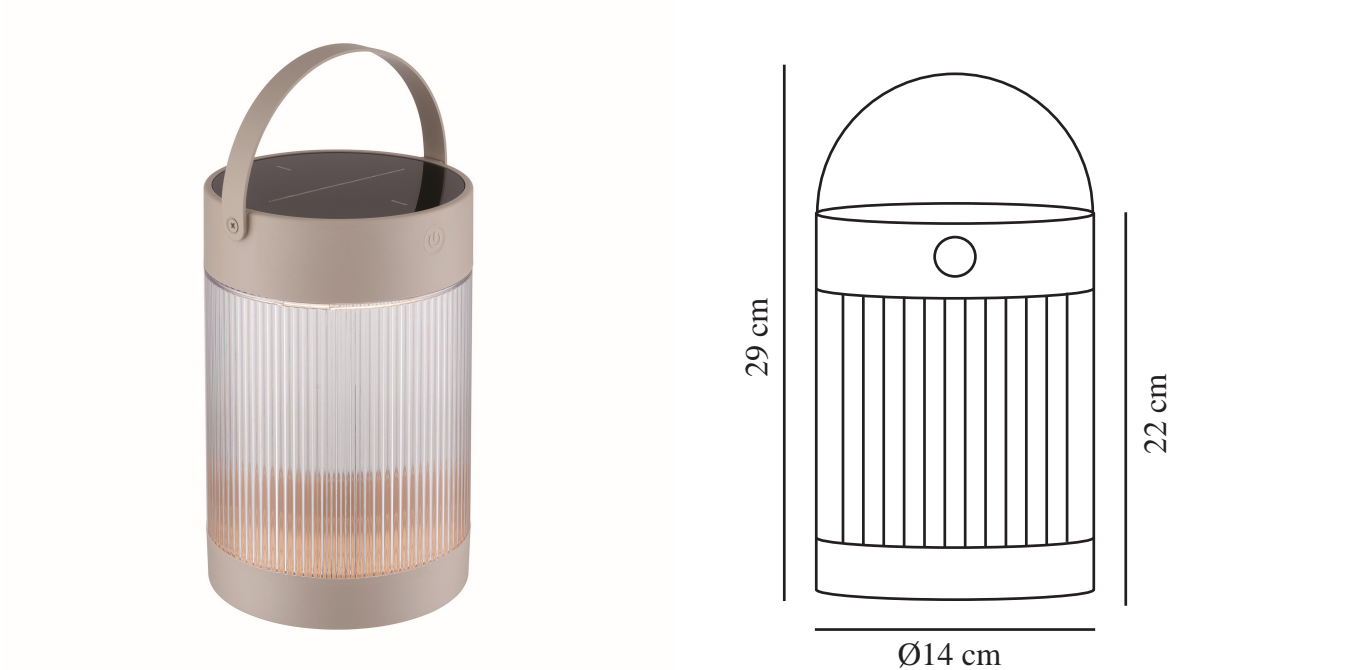

# COUPAR SOLAR | TABLE LAMP | SAND

2518215009

nordlux®

Voltage (V): 5 Volt  
IP degree: IP44  
Class (Class 1, Class 2, Class 3):  
Class 3 (12V)  
Socket type: Solar LED – Non-  
replaceable light source  
Switch placement: On the fixture  
Parallel connection: False

Primary material: Plastic  
Secondary material: Plastic  
Colour of the cable: Black  
Length of the cable (cm): 150  
Surface material of the cable:  
Plastic  
Suitable for Seaside: False  
Colour: Sand

Height (cm) : 22  
Shade Diameter (cm): 14  
Length (cm): 14.5  
EAN: 5704924023453  
TUN: 2427554  
Item Number: 2518215009  
Pcs Per Master Carton: 3  
Sales Box Height (cm): 23

Sales Box Width(cm): 15  
Sales Box Depth (cm): 15  
Sales Box Volume m<sup>3</sup> : 0.0052  
Product net weight (kg): 0.595