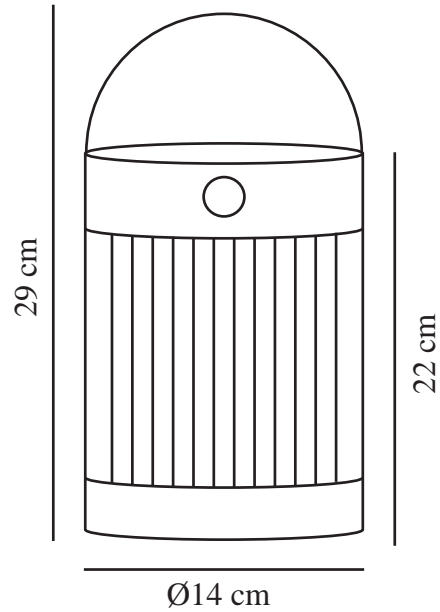

COUPAR SOLAR | TABLE LAMP | BLACK

2518215003

nordlux®

Voltage (V): 5 Volt
IP degree: IP44
Class (Class 1, Class 2, Class 3):
Class 3 (12V)
Socket type: Solar LED – Non-
replaceable light source
Switch placement: On the fixture
Parallel connection: False

Primary material: Plastic
Secondary material: Plastic
Colour of the cable: Black
Length of the cable (cm): 150
Surface material of the cable:
Plastic
Suitable for Seaside: False
Colour: Black

Height (cm) : 22
Shade Diameter (cm): 14
Lenght (cm): 14.5
EAN: 5704924023446
TUN: 2427553
Item Number: 2518215003
Pcs Per Master Carton: 3
Sales Box Height (cm): 23

Sales Box Width(cm): 15
Sales Box Depth (cm): 15
Sales Box Volume m³ : 0.0052
Product net weight (kg): 0.595

Brightness of light (Lumen): 150
Colour temperature (Kelvin): 3000
Ra-value : 80
Lifetime (hours): 30000
Battery lasting time for each
lumen:
150lm/4h;100lm/6h;50lm/12h
Battery recharging 0%-100% (h):
3.5
Energy class: F
Actual watt (W): 3.2