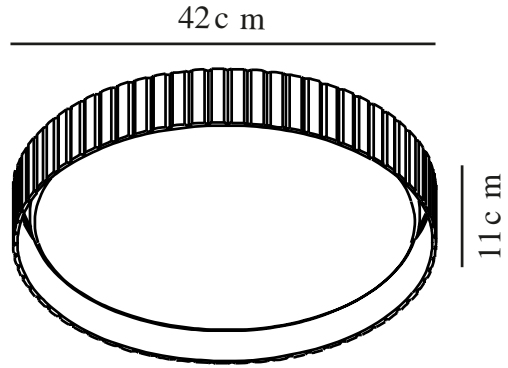

# CORATO 40 | CEILING LIGHT | GREY

2512456010

nordlux®

Voltage (V): 220-240 Volt  
IP degree: IP20  
Maximum bulb wattage (W): 15  
Class (Class 1, Class 2, Class 3):  
Class 2 (Double isolated)  
Socket type: E14  
Parallel connection: False

Height (cm) : 11  
Shade Diameter (cm): 42  
Shade Height (cm): 12  
Lenght (cm): 42  
EAN: 5704924024580  
TUN: 2439903  
Item Number: 2512456010

Pcs Per Master Carton: 3  
Sales Box Height (cm): 48  
Sales Box Width(cm): 48  
Sales Box Depth (cm): 14.5  
Sales Box Volume m<sup>3</sup> : 0.0334  
Product net weight (kg): 1.03

Primary material: Plastic  
Secondary material: Felt  
Colour: Grey

• Decorative and elegant style • Mixed materials – plastic and felt

Corato is a different take on a ceiling light – with a traditional shape but in an interesting mix of materials. The shade is made of plastic and is surrounded by felt, creating a soft and decorative look. The plastic shade ensures a soft and diffused light.