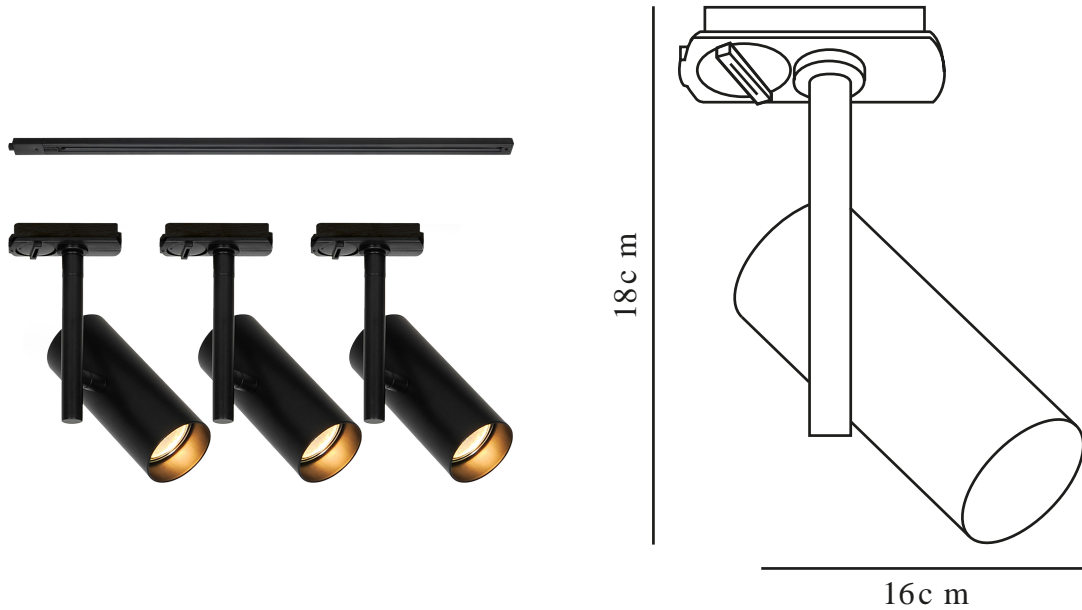

JEROME LINK 3-KIT + 1M | TRACK LIGHT | BLACK nordlux®

2510096003

Voltage (V): 220-240 Volt
IP degree: IP20
Maximum bulb wattage (W): 8
Class (Class 1, Class 2, Class 3):
Class 1 (Earth contact)
Socket type: GU10
Parallel connection: False

Primary material: Aluminium
Secondary material: Metal
Colour: Black

Height (cm) : 18.5
Shade Diameter (cm): 5.5
Lenght (cm): 107
Tilt Angle (°): 90
Turning Angle (°): 320

EAN: 5704924023279
TUN: 2427508
Item Number: 2510096003

Pcs Per Master Carton: 3
Sales Box Height (cm): 111.5
Sales Box Width(cm): 15.5
Sales Box Depth (cm): 10.5
Sales Box Volume m³ : 0.0181
Product net weight (kg): 1.39

- Minimalistic and modern design
- Tiltable and turnable lamp head
- Includes three spots and one Nordlux Link rail (1 meter)

Jerome is a minimalist and modern ceiling light that fits perfectly in the kitchen, walk-in closet, or hallway. The lamp head can be tilted and turned in your preferred direction, making it ideal for spotlighting specific details in your interior. The set includes three spots and one Nordlux Link rail (1 meter).