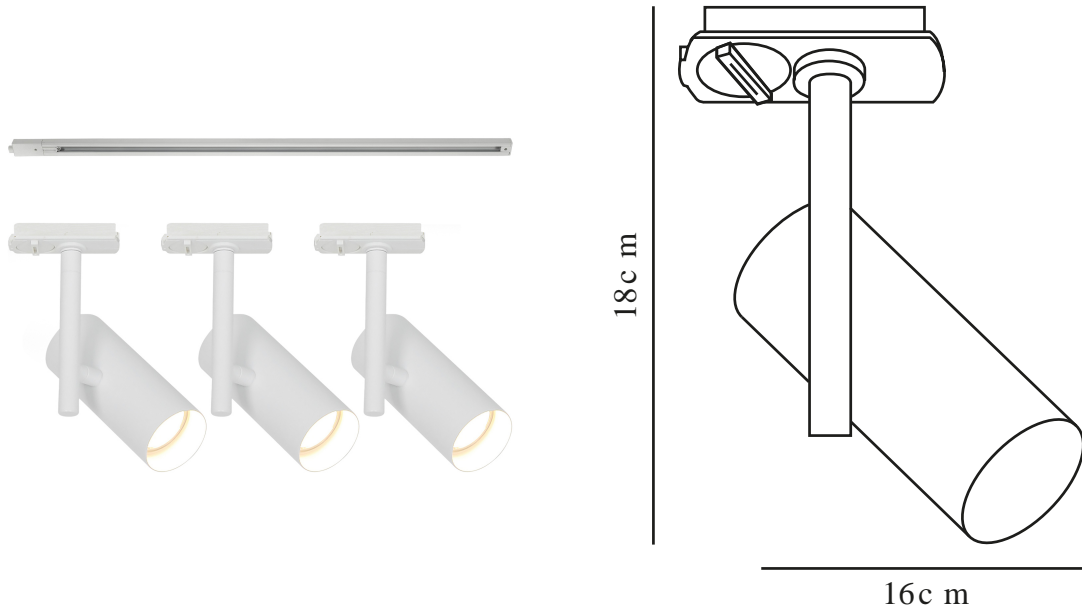

JEROME LINK 3-KIT + 1M | TRACK LIGHT | WHITE nordlux®

2510096001

Voltage (V): 220-240 Volt
IP degree: IP20
Maximum bulb wattage (W): 8
Class (Class 1, Class 2, Class 3):
Class 1 (Earth contact)
Socket type: GU10
Parallel connection: False

Primary material: Aluminium
Secondary material: Metal
Colour: White

Height (cm) : 18.5
Shade Diameter (cm): 5.5
Lenght (cm): 107
Tilt Angle (°): 90
Turning Angle (°): 320

EAN: 5704924023262
TUN: 2427507
Item Number: 2510096001

Pcs Per Master Carton: 3
Sales Box Height (cm): 111.5
Sales Box Width(cm): 15.5
Sales Box Depth (cm): 10.5
Sales Box Volume m³ : 0.0181
Product net weight (kg): 1.39

- Minimalistic and modern design
- Tiltable and turnable lamp head
- Includes three spots and one Nordlux Link rail (1 meter)

Jerome is a minimalist and modern ceiling light that fits perfectly in the kitchen, walk-in closet, or hallway. The lamp head can be tilted and turned in your preferred direction, making it ideal for spotlighting specific details in your interior. The set includes three spots and one Nordlux Link rail (1 meter).