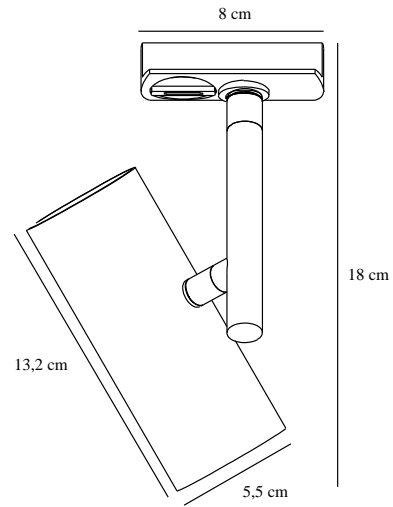

JEROME LINK SPOT | TRACK LIGHT | BLACK

2510079903

nordlux®

Voltage (V): 220-240 Volt
IP degree: IP20
Maximum bulb wattage (W): 8
Class (Class 1, Class 2, Class 3):
Class 1 (Earth contact)
Socket type: GU10
Parallel connection: False

Primary material: Metal
Secondary material: Plastic
Colour: Black

Height (cm) : 18
Shade Diameter (cm): 5.5
Length (cm): 16
Tilt Angle (°): 90
Turning Angle (°): 320

EAN: 5704924023057
TUN: 2427503
Item Number: 2510079903

Pcs Per Master Carton: 3
Sales Box Height (cm): 22
Sales Box Width(cm): 11
Sales Box Depth (cm): 9
Sales Box Volume m³ : 0.0022
Product net weight (kg): 0.34

- Fits the Nordlux Link system
- Minimalistic and modern design
- Tiltable and turnable lamp head