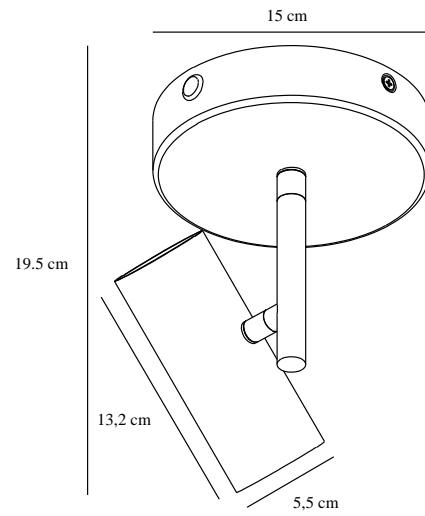

JEROME | CEILING LIGHT | BLACK

2510056003

nordlux®

Voltage (V): 220-240 Volt
IP degree: IP20
Maximum bulb wattage (W): 8
Class (Class 1, Class 2, Class 3):
Class 2 (Double isolated)
Socket type: GU10
Parallel connection: False
Primary material: Metal
Colour: Black

Height (cm) : 19.5
Shade Diameter (cm): 5.5
Length (cm): 16
Tilt Angle (°): 90
Turning Angle (°): 320
EAN: 5704924023033
TUN: 2427485
Item Number: 2510056003

Pcs Per Master Carton: 3
Sales Box Height (cm): 17.5
Sales Box Width(cm): 19.5
Sales Box Depth (cm): 18.5
Sales Box Volume m³ : 0.0063
Product net weight (kg): 0.58

• Minimalistic and modern design • Tiltable and turnable lamp head

Jerome is a minimalist and modern ceiling light that fits perfectly in the kitchen, walk-in closet, or hallway. The lamp head can be tilted and turned in any direction, making it ideal for spotlighting specific details in your interior.