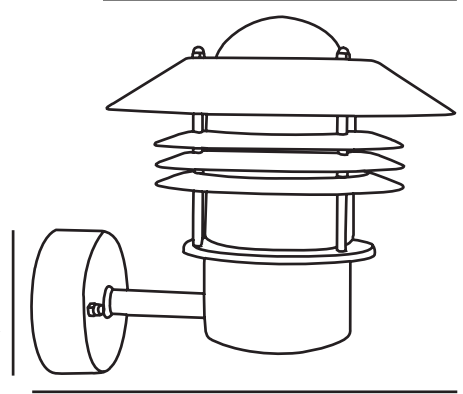

# VEJERS UP | WALL LIGHT | BLACK

25091003

nordlux®

Voltage (V): 230 Volt  
IP degree: IP54  
Maximum bulb wattage (W): 60  
Class (Class 1, Class 2, Class 3):  
Class 1 (Earth contact)  
Socket type: E27  
Parallel connection: True

Height (cm) : 23  
Width (cm): 22  
Shade Diameter (cm): 22  
Projection (cm): 26  
EAN: 5701581030077  
TUN: 5255785  
Item Number: 25091003

Pcs Per Master Carton: 3  
Sales Box Height (cm): 23  
Sales Box Width(cm): 22  
Sales Box Depth (cm): 23  
Sales Box Volume m<sup>3</sup> : 0.0116  
Product net weight (kg): 1.54

Primary material: Metal  
Secondary material: Glass  
Colour of the glass: Clear  
Suitable for Seaside: False  
Colour: Black

• **Built-in parallel connection**

A classic light fixture from Nordlux, suitable for mounting in the driveway, at the entrance, on the terrace, or on the patio. This model is designed with an upward facing lampshade.