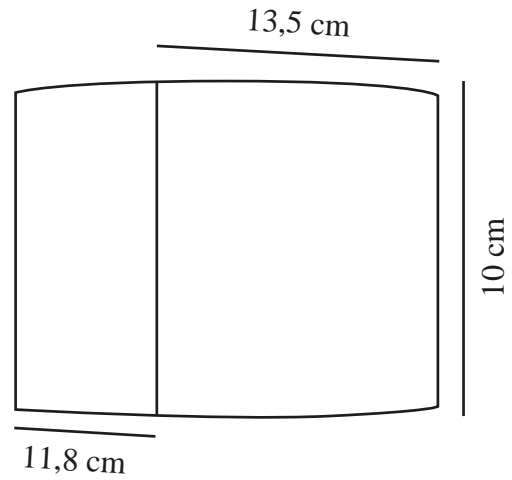

# MILDA | WALL LIGHT | BLACK

2418351003

nordlux®

Voltage (V): 220-240 Volt  
IP degree: IP44  
Class (Class 1, Class 2, Class 3):  
Class 2 (Double isolated)  
Socket type: LED – Non-  
replaceable light source  
Parallel connection: True

Primary material: Aluminium  
Secondary material: Plastic  
Suitable for Seaside: False  
Colour: Black

Height (cm) : 10  
Width (cm): 13.5  
Projection (cm): 11.8

EAN: 5704924017735  
TUN: 2366819  
Item Number: 2418351003  
Pcs Per Master Carton: 3

Sales Box Height (cm): 11  
Sales Box Width(cm): 14.5  
Sales Box Depth (cm): 12.5  
Sales Box Volume m<sup>3</sup> : 0.002  
Product net weight (kg): 0.3382

Brightness of light (Lumen): 300  
Colour temperature (Kelvin): 3000  
Ra-value : 80  
Lifetime (hours): 25000  
Energy class: F  
Actual watt (W): 4.9