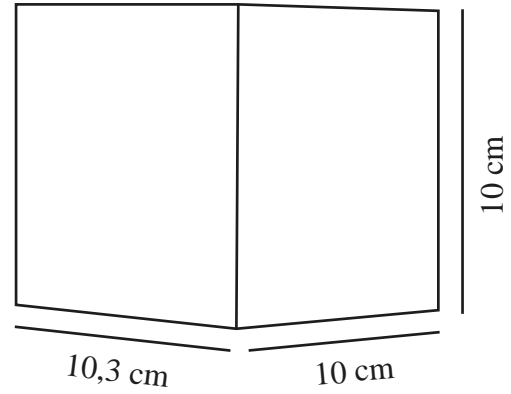

# MILDA KUBI | WALL LIGHT | BLACK

2418331003

nordlux®

Voltage (V): 220-240 Volt  
IP degree: IP44  
Class (Class 1, Class 2, Class 3):  
Class 2 (Double isolated)  
Socket type: LED – Non-  
replaceable light source  
Parallel connection: True

Primary material: Aluminium  
Secondary material: Plastic  
Suitable for Seaside: False  
Colour: Black

Height (cm) : 10  
Width (cm): 10  
Projection (cm): 10.3

EAN: 5704924017711  
TUN: 2366817  
Item Number: 2418331003  
Pcs Per Master Carton: 3

Sales Box Height (cm): 11  
Sales Box Width(cm): 11  
Sales Box Depth (cm): 11  
Sales Box Volume m<sup>3</sup> : 0.0013  
Product net weight (kg): 0.3344

Brightness of light (Lumen): 290  
Colour temperature (Kelvin): 3000  
Ra-value : 80  
Lifetime (hours): 25000  
Energy class: F  
Actual watt (W): 4.9