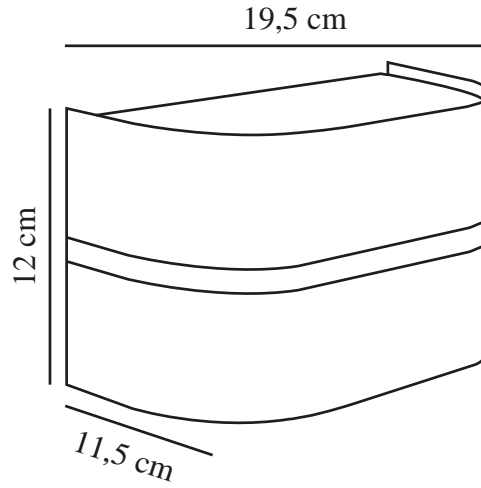

SIBELIS | WALL LIGHT | BROWN METALLIC

2418311061

nordlux®

Voltage (V): 220-240 Volt
IP degree: IP44
Maximum bulb wattage (W): 10
Class (Class 1, Class 2, Class 3):
Class 2 (Double isolated)
Socket type: E27
Parallel connection: True

Height (cm) : 12
Width (cm): 19.5
Projection (cm): 11.5
EAN: 5704924017704
TUN: 2366816
Item Number: 2418311061

Pcs Per Master Carton: 3
Sales Box Height (cm): 23
Sales Box Width(cm): 20.5
Sales Box Depth (cm): 16.5
Sales Box Volume m³ : 0.0078
Product net weight (kg): 0.434