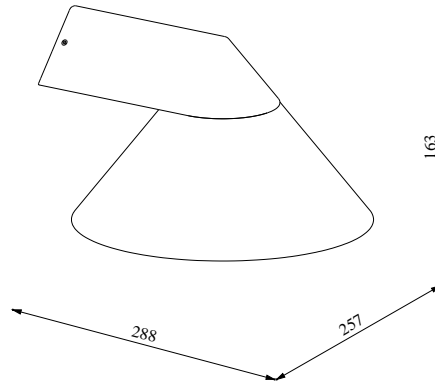

LINAS | WALL LIGHT | BLACK

2418291003

nordlux®

Voltage (V): 220-240 Volt
IP degree: IP54
Maximum bulb wattage (W): 15
Class (Class 1, Class 2, Class 3):
Class 1 (Earth contact)
Socket type: E27
Parallel connection: True

Height (cm) : 16.3
Shade Diameter (cm): 25.7
Projection (cm): 28.8
EAN: 5704924017674
TUN: 2366813
Item Number: 2418291003
Pcs Per Master Carton: 3

Sales Box Height (cm): 27.5
Sales Box Width(cm): 27.5
Sales Box Depth (cm): 12
Sales Box Volume m³ : 0.0091
Product net weight (kg): 0.926

Primary material: Aluminium
Secondary material:
Polycarbonate
Suitable for Seaside: False
Colour: Black

• Soft, pleasant light • Parallel connection possible

Linax is an elegant wall lamp with a streamlined, conical design. The large shade ensures even light distribution, which makes the lamp perfect for placing next to your front door or along walking paths where good lighting is needed.