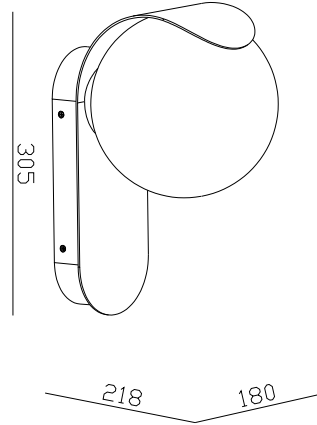

# DALIUS | WALL LIGHT | BLACK

2418271003

nordlux®

Voltage (V): 220-240 Volt  
IP degree: IP44  
Maximum bulb wattage (W): 10  
Class (Class 1, Class 2, Class 3):  
Class 1 (Earth contact)  
Socket type: E27  
Parallel connection: True

Height (cm) : 30.5  
Shade Diameter (cm): 18  
Projection (cm): 21.8  
EAN: 5704924017667  
TUN: 2366812  
Item Number: 2418271003

Pcs Per Master Carton: 3  
Sales Box Height (cm): 36  
Sales Box Width(cm): 26  
Sales Box Depth (cm): 22.5  
Sales Box Volume m<sup>3</sup> : 0.0211  
Product net weight (kg): 1.0722

Primary material: Plastic  
Secondary material: Metal  
Suitable for Seaside: False  
Colour: Black

• Can be mounted both up- and downwards • Parallel connection possible

Dalius has a unique design with modern references to the Art Deco style. The large, opal matt dome elegantly rests on the curved wall base and ensures a soft, pleasant light. Can be mounted both upwards and downwards depending on which style you prefer.