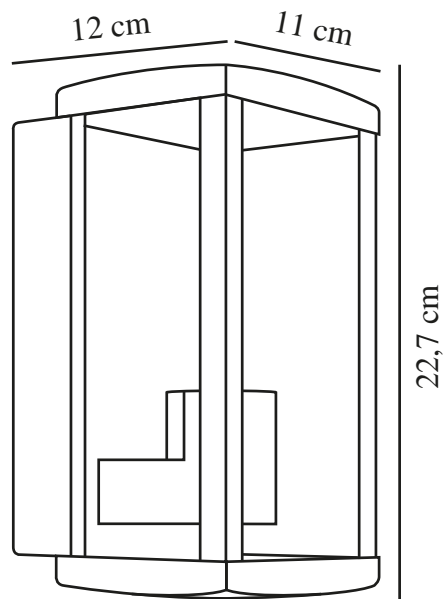

LUCHY | WALL LIGHT | BLACK

2418231003

nordlux®

Voltage (V): 220-240 Volt
IP degree: IP44
Maximum bulb wattage (W): 10
Class (Class 1, Class 2, Class 3):
Class 2 (Double isolated)
Socket type: E27
Parallel connection: True

Height (cm) : 22.7
Width (cm): 11
Projection (cm): 12
EAN: 5704924017780
TUN: 2366810
Item Number: 2418231003

Pcs Per Master Carton: 3
Sales Box Height (cm): 25
Sales Box Width(cm): 13.5
Sales Box Depth (cm): 12.5
Sales Box Volume m³ : 0.0042
Product net weight (kg): 0.906

Primary material: Metal
Secondary material: Glass
Suitable for Seaside: False
Colour: Black

• Romantic design • Parallel connection possible

Luchy is a modern lantern that fits both classic and more contemporary architecture. The black metal frame combined with the large glass panes result in a light and airy design. Choose a decorative bulb and create your own personal style.