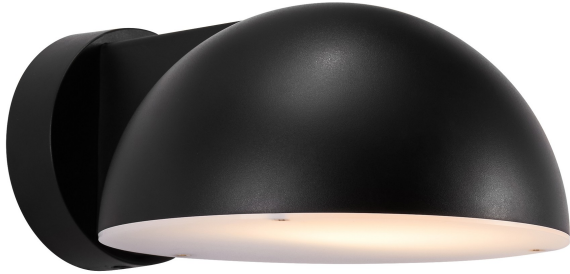

# CLARSO | WALL LIGHT | BLACK

2418211003

nordlux®

Voltage (V): 220-240 Volt  
IP degree: IP44  
Maximum bulb wattage (W): 10  
Class (Class 1, Class 2, Class 3):  
Class 2 (Double isolated)  
Socket type: E27  
Parallel connection: True

Height (cm) : 10.5  
Shade Diameter (cm): 19  
Projection (cm): 23.8  
EAN: 5704924017773  
TUN: 2366809  
Item Number: 2418211003

Pcs Per Master Carton: 3  
Sales Box Height (cm): 25  
Sales Box Width(cm): 20  
Sales Box Depth (cm): 11.5  
Sales Box Volume m<sup>3</sup> : 0.0058  
Product net weight (kg): 0.3592

Primary material: Plastic  
Secondary material: Plastic  
Suitable for Seaside: False  
Colour: Black

• Dark Sky Protection • Parallel connection possible

With a streamlined, modern design, the Clarso wall light by French designer Darrow will fit perfectly into most exterior designs. The lamp emits pleasant, downward-facing light that is perfect next to your front door, by your garage or by your terrace.