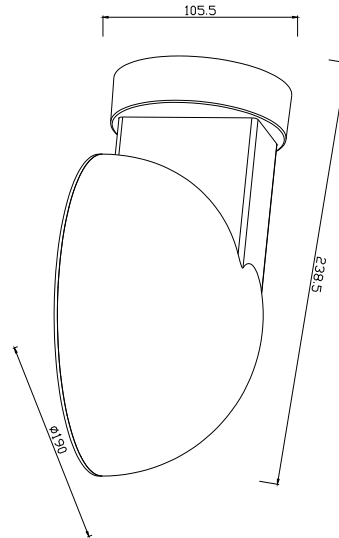

# CLARSO | WALL LIGHT | BLACK

2418211003

nordlux®

Voltage (V): 220-240 Volt  
IP degree: IP44  
Maximum bulb wattage (W): 10  
Class (Class 1, Class 2, Class 3):  
Class 2 (Double isolated)  
Socket type: E27  
Parallel connection: True

Height (cm) : 10.5  
Shade Diameter (cm): 19  
Projection (cm): 23.8  
EAN: 5704924017773  
TUN: 2366809  
Item Number: 2418211003

Pcs Per Master Carton: 3  
Sales Box Height (cm): 25  
Sales Box Width(cm): 20  
Sales Box Depth (cm): 11.5  
Sales Box Volume m<sup>3</sup> : 0.0058  
Product net weight (kg): 0.3592

Primary material: Plastic  
Secondary material: Plastic  
Suitable for Seaside: False  
Colour: Black

• Dark Sky Protection • Parallel connection possible

With a streamlined, modern design, the Clarso wall light by French designer Darrow will fit perfectly into most exterior designs. The lamp emits pleasant, downward-facing light that is perfect next to your front door, by your garage or by your terrace.