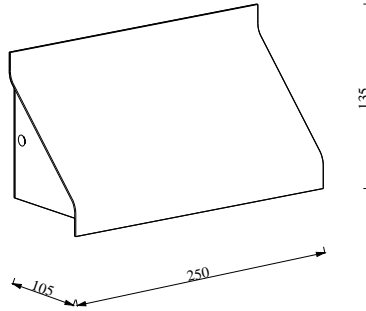

TADAS | WALL LIGHT | BLACK

2418171003

nordlux®

Voltage (V): 220-240 Volt
IP degree: IP54
Maximum bulb wattage (W): 12
Class (Class 1, Class 2, Class 3):
Class 2 (Double isolated)
Socket type: E14
Parallel connection: True

Height (cm) : 13.5
Width (cm): 25
Projection (cm): 10.5
EAN: 5704924017636
TUN: 2366806
Item Number: 2418171003

Pcs Per Master Carton: 3
Sales Box Height (cm): 26
Sales Box Width(cm): 14.5
Sales Box Depth (cm): 11.5
Sales Box Volume m³ : 0.0043
Product net weight (kg): 0.632

Primary material: Aluminium
Secondary material: Glass
Suitable for Seaside: False
Colour: Black

• Timeless design • Parallel connection possible

Tadas by French designer Darrow has a streamlined and modern design. The shade ensures pleasant up- and downward-facing lighting and a minimalist design expression with clean lines.