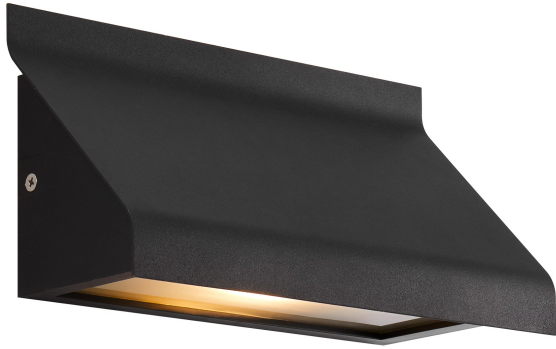

TADAS | WALL LIGHT | BLACK

2418171003

nordlux®

Voltage (V): 220-240 Volt
IP degree: IP54
Maximum bulb wattage (W): 12
Class (Class 1, Class 2, Class 3):
Class 2 (Double isolated)
Socket type: E14
Parallel connection: True

Height (cm) : 13.5
Width (cm): 25
Projection (cm): 10.5
EAN: 5704924017636
TUN: 2366806
Item Number: 2418171003

Pcs Per Master Carton: 3
Sales Box Height (cm): 26
Sales Box Width(cm): 14.5
Sales Box Depth (cm): 11.5
Sales Box Volume m³ : 0.0043
Product net weight (kg): 0.632

Primary material: Aluminium
Secondary material: Glass
Suitable for Seaside: False
Colour: Black

• Timeless design • Parallel connection possible

Tadas by French designer Darrow has a streamlined and modern design. The shade ensures pleasant up- and downward-facing lighting and a minimalist design expression with clean lines.